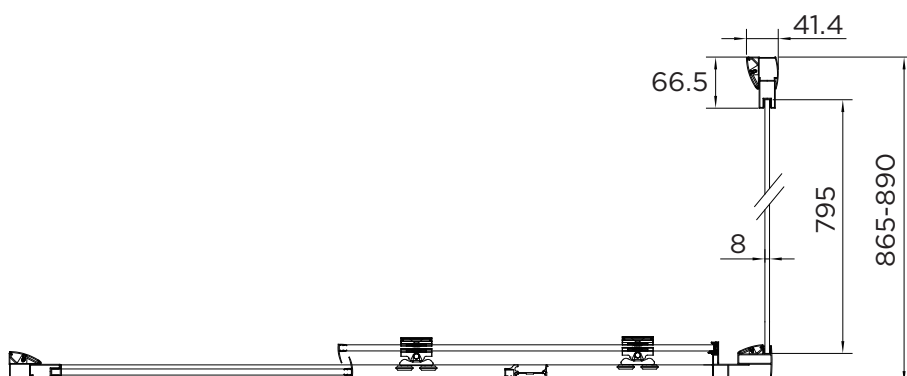

SPECIFICATION

venturi 8

SIDE PANEL

RANGE	VENTURI 8
PRODUCT	SIDE PANEL
CODE	AQ8223S
SIZE	900
PROFILE COLOUR	SILVER
GLASS THICKNESS	8mm
GLASS FINISH	CLEAR
GLASS TREATMENT	CLEAN & CLEAR™
HEIGHT	1900
ADJUSTMENT	865-890
ADJUSTMENT WITH SIDE PANEL	N/A
OPTIONAL SIDE PANEL	N/A
APERTURE	N/A
GUARANTEE	LIFETIME
CE	EN14428
GLASS BS EN	EN12150-1T
PROFILE MATERIAL	ALUMINUM/6463#
HANDLE MATERIAL	N/A
ROLLER MATERIAL	N/A
QUICK RELEASE ROLLERS	N/A
FIXED PANEL SIZE	795
MOVING PANEL SIZE	N/A
PRODUCT HAND	UNIVERSAL
PRODUCT WEIGHT	35KG
PACKAGED DIMENSIONS	1980x903x75
BARCODE	5031978044036

All measurements in mm and are nominal