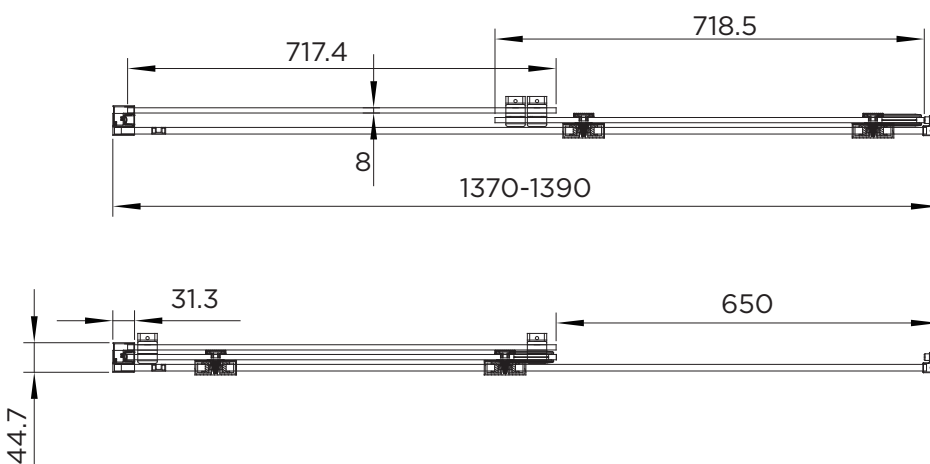

ROLLA 8

SLIDING WETROOM

BY CAVALIER BATHROOMS

RANGE	ROLLA 8
PRODUCT	SLIDING WETROOM
CODE	AQ8943S
SIZE	1400
PROFILE COLOUR	SILVER
GLASS THICKNESS	8mm
GLASS FINISH	CLEAR
GLASS TREATMENT	CLEAN & CLEAR™
HEIGHT	2000
ADJUSTMENT IN RECESS	1370-1390
ADJUSTMENT WITH SIDE PANEL	1365-1385
OPTIONAL SIDE PANEL	YES
APERTURE	630/650
GUARANTEE	LIFETIME
UKCA/CE	BS EN 14428
GLASS BS EN	BS EN 12150-1T
PROFILE MATERIAL	ALUMINUM /STAINLESS STEEL
HANDLE MATERIAL	ZINC ALLOY
ROLLER MATERIAL	ZINC ALLOY
QUICK RELEASE ROLLERS	NO
FIXED PANEL SIZE	717.5
MOVING PANEL SIZE	718.5
PRODUCT HAND	UNIVERSAL
PRODUCT WEIGHT	63KG
PACKAGED DIMENSIONS	2090x775x106
BARCODE	5031978068711

All measurements in mm and are nominal

*All shower enclosures carry a Lifetime Guarantee when fitted with an Aquadart shower tray, a 10 year Guarantee will be given when fitted with any other manufacturer's tray. To register your Guarantee or order Spare Parts visit: www.cavalierbathrooms.co.uk