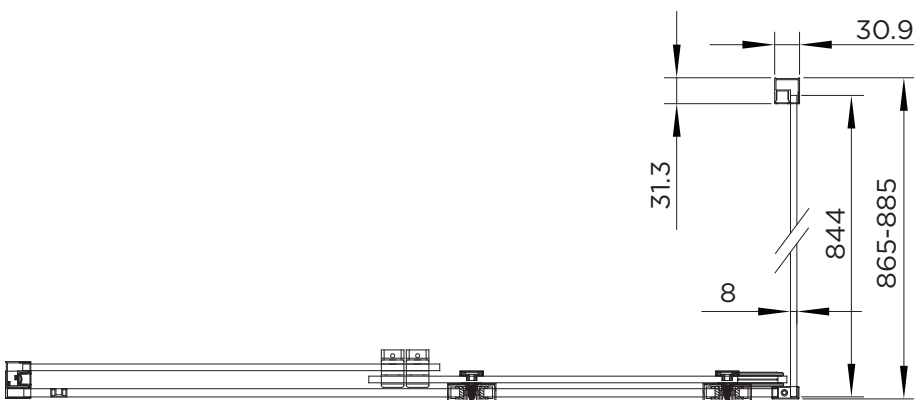

ROLLA 8

SIDE PANEL

BY CAVALIER BATHROOMS

RANGE	ROLLA 8
PRODUCT	SIDE PANEL
CODE	AQ8951S
SIZE	900
PROFILE COLOUR	SILVER
GLASS THICKNESS	8mm
GLASS FINISH	CLEAR
GLASS TREATMENT	CLEAN & CLEAR™
HEIGHT	2000
ADJUSTMENT IN RECESS	N/A
ADJUSTMENT WITH SIDE PANEL	865-885
OPTIONAL SIDE PANEL	N/A
APERTURE	N/A
GUARANTEE	LIFETIME
UKCA/CE	BS EN 14428
GLASS BS EN	BS EN 12150-1T
PROFILE MATERIAL	ALUMINUM/STAINLESS STEEL
HANDLE MATERIAL	N/A
ROLLER MATERIAL	N/A
QUICK RELEASE ROLLERS	N/A
FIXED PANEL SIZE	844
MOVING PANEL SIZE	N/A
PRODUCT HAND	UNIVERSAL
PRODUCT WEIGHT	40KG
PACKAGED DIMENSIONS	2090x915x73
BARCODE	5031978068797

All measurements in mm and are nominal

*All shower enclosures carry a Lifetime Guarantee when fitted with an Aquadart shower tray, a 10 year Guarantee will be given when fitted with any other manufacturer's tray. To register your Guarantee or order Spare Parts visit: www.cavalierbathrooms.co.uk