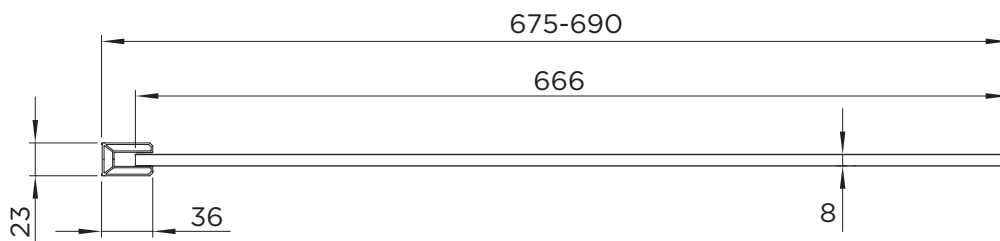

SPECIFICATION  
wetroom 8  
WETROOM PANEL

|                            |                |
|----------------------------|----------------|
| RANGE                      | WETROOM 8      |
| PRODUCT                    | WETROOM        |
| CODE                       | AQ8651         |
| SIZE                       | 700            |
| PROFILE COLOUR             | MATT BLACK     |
| GLASS THICKNESS            | 8mm            |
| GLASS FINISH               | CLEAR          |
| GLASS TREATMENT            | CLEAN & CLEAR™ |
| HEIGHT                     | 2000           |
| ADJUSTMENT IN RECESS       | 675-690        |
| ADJUSTMENT WITH SIDE PANEL | N/A            |
| OPTIONAL FLIPPER PANEL     | YES            |
| APERTURE                   | N/A            |
| GUARANTEE                  | LIFETIME       |
| CE                         | YES/EN14428    |
| GLASS BS EN                | EN12150-1T     |
| PROFILE MATERIAL           | ALUMINUM/6463# |
| SUPPORT ARM MATERIAL       | ALUMINUM/6463# |
| HINGE MATERIAL             | N/A            |
| QUICK RELEASE ROLLERS      | N/A            |
| GLASS PANEL SIZE           | 666            |
| MOVING PANEL SIZE          | N/A            |
| PRODUCT HAND               | UNIVERSAL      |
| PRODUCT WEIGHT             | 29KG           |
| PACKAGED DIMENSIONS        | 2080x720x48    |
| BARCODE                    | 5031978085152  |

All measurements in mm and are nominal