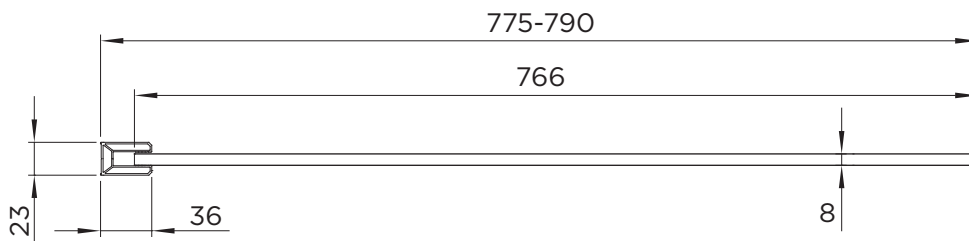

SPECIFICATION
wetroom 8
WETROOM PANEL

RANGE	WETROOM 8
PRODUCT	WETROOM
CODE	AQ8653
SIZE	800
PROFILE COLOUR	MATT BLACK
GLASS THICKNESS	8mm
GLASS FINISH	CLEAR
GLASS TREATMENT	CLEAN & CLEAR™
HEIGHT	2000
ADJUSTMENT IN RECESS	775-790
ADJUSTMENT WITH SIDE PANEL	N/A
OPTIONAL FLIPPER PANEL	YES
APERTURE	N/A
GUARANTEE	LIFETIME
CE	YES/EN14428
GLASS BS EN	EN12150-1T
PROFILE MATERIAL	ALUMINUM/6463#
SUPPORT ARM MATERIAL	ALUMINUM/6463#
HINGE MATERIAL	N/A
QUICK RELEASE ROLLERS	N/A
GLASS PANEL SIZE	766
MOVING PANEL SIZE	N/A
PRODUCT HAND	UNIVERSAL
PRODUCT WEIGHT	35KG
PACKAGED DIMENSIONS	2080x820x48
BARCODE	5031978085176

All measurements in mm and are nominal