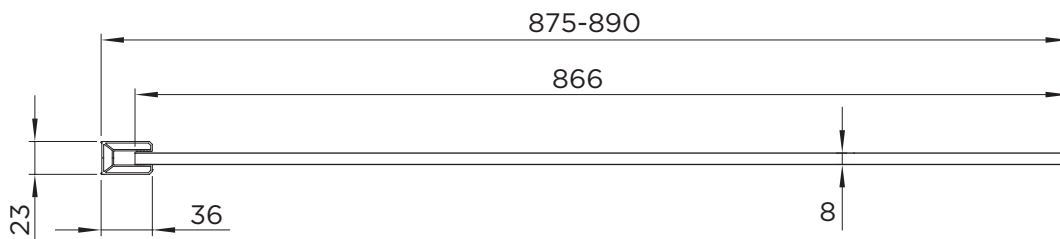

SPECIFICATION  
wetroom 8  
WETROOM PANEL

RANGE	WETROOM 8
PRODUCT	WETROOM
CODE	AQ8654
SIZE	900
PROFILE COLOUR	MATT BLACK
GLASS THICKNESS	8mm
GLASS FINISH	CLEAR
GLASS TREATMENT	CLEAN & CLEAR™
HEIGHT	2000
ADJUSTMENT IN RECESS	875-890
ADJUSTMENT WITH SIDE PANEL	N/A
OPTIONAL FLIPPER PANEL	YES
APERTURE	N/A
GUARANTEE	LIFETIME
CE	YES/EN14428
GLASS BS EN	EN12150-1T
PROFILE MATERIAL	ALUMINUM/6463#
SUPPORT ARM MATERIAL	ALUMINUM/6463#
HINGE MATERIAL	N/A
QUICK RELEASE ROLLERS	N/A
GLASS PANEL SIZE	866
MOVING PANEL SIZE	N/A
PRODUCT HAND	UNIVERSAL
PRODUCT WEIGHT	39KG
PACKAGED DIMENSIONS	2080x920x48
BARCODE	5031978085183

All measurements in mm and are nominal