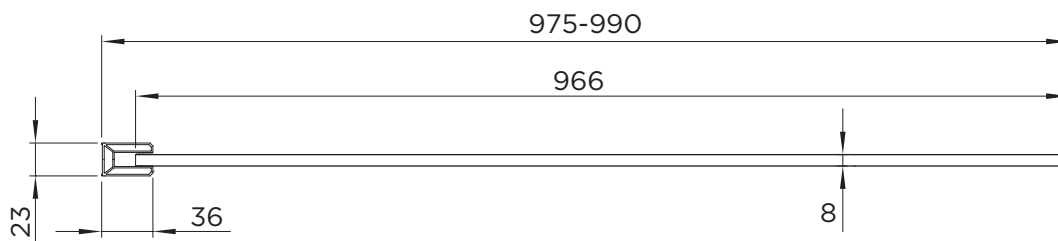

SPECIFICATION

wetroom 8

WETROOM PANEL

RANGE	WETROOM 8
PRODUCT	WETROOM
CODE	AQ8655
SIZE	1000
PROFILE COLOUR	MATT BLACK
GLASS THICKNESS	8mm
GLASS FINISH	CLEAR
GLASS TREATMENT	CLEAN & CLEAR™
HEIGHT	2000
ADJUSTMENT IN RECESS	975-990
ADJUSTMENT WITH SIDE PANEL	N/A
OPTIONAL FLIPPER PANEL	YES
APERTURE	N/A
GUARANTEE	LIFETIME
CE	YES/EN14428
GLASS BS EN	EN12150-1T
PROFILE MATERIAL	ALUMINUM/6463#
SUPPORT ARM MATERIAL	ALUMINUM/6463#
HINGE MATERIAL	N/A
QUICK RELEASE ROLLERS	N/A
GLASS PANEL SIZE	966
MOVING PANEL SIZE	N/A
PRODUCT HAND	UNIVERSAL
PRODUCT WEIGHT	44KG
PACKAGED DIMENSIONS	2100x1030x58
BARCODE	5031978085190

All measurements in mm and are nominal