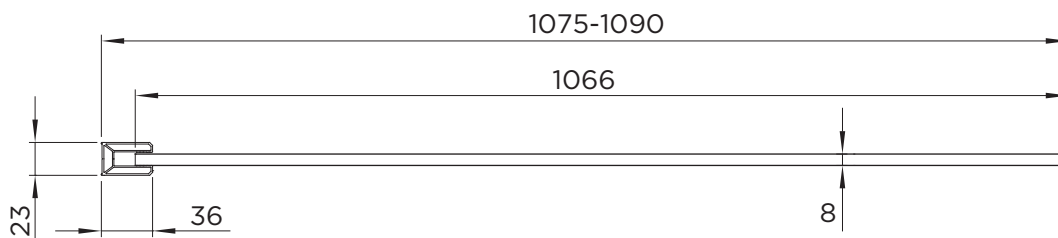

SPECIFICATION
wetroom 8
WETROOM PANEL

RANGE	WETROOM 8
PRODUCT	WETROOM
CODE	AQ8656
SIZE	1100
PROFILE COLOUR	MATT BLACK
GLASS THICKNESS	8mm
GLASS FINISH	CLEAR
GLASS TREATMENT	CLEAN & CLEAR™
HEIGHT	2000
ADJUSTMENT IN RECESS	1075-1090
ADJUSTMENT WITH SIDE PANEL	N/A
OPTIONAL FLIPPER PANEL	YES
APERTURE	N/A
GUARANTEE	LIFETIME
CE	YES/EN14428
GLASS BS EN	EN12150-1T
PROFILE MATERIAL	ALUMINUM/6463#
SUPPORT ARM MATERIAL	ALUMINUM/6463#
HINGE MATERIAL	N/A
QUICK RELEASE ROLLERS	N/A
GLASS PANEL SIZE	1066
MOVING PANEL SIZE	N/A
PRODUCT HAND	UNIVERSAL
PRODUCT WEIGHT	48KG
PACKAGED DIMENSIONS	2100x1130x58
BARCODE	5031978085206

All measurements in mm and are nominal