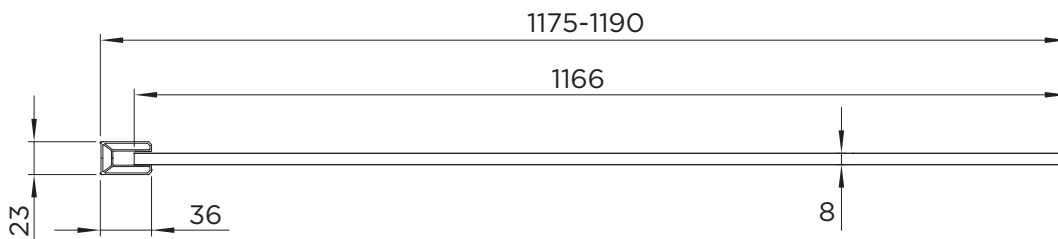

SPECIFICATION
wetroom 8
WETROOM PANEL

RANGE	WETROOM 8
PRODUCT	WETROOM
CODE	AQ8657
SIZE	1200
PROFILE COLOUR	MATT BLACK
GLASS THICKNESS	8mm
GLASS FINISH	CLEAR
GLASS TREATMENT	CLEAN & CLEAR™
HEIGHT	2000
ADJUSTMENT IN RECESS	1175-1190
ADJUSTMENT WITH SIDE PANEL	N/A
OPTIONAL FLIPPER PANEL	YES
APERTURE	N/A
GUARANTEE	LIFETIME
CE	YES/EN14428
GLASS BS EN	EN12150-1T
PROFILE MATERIAL	ALUMINUM/6463#
SUPPORT ARM MATERIAL	ALUMINUM/6463#
HINGE MATERIAL	N/A
QUICK RELEASE ROLLERS	N/A
GLASS PANEL SIZE	1166
MOVING PANEL SIZE	N/A
PRODUCT HAND	UNIVERSAL
PRODUCT WEIGHT	52KG
PACKAGED DIMENSIONS	2100x1230x58
BARCODE	5031978085213

All measurements in mm and are nominal