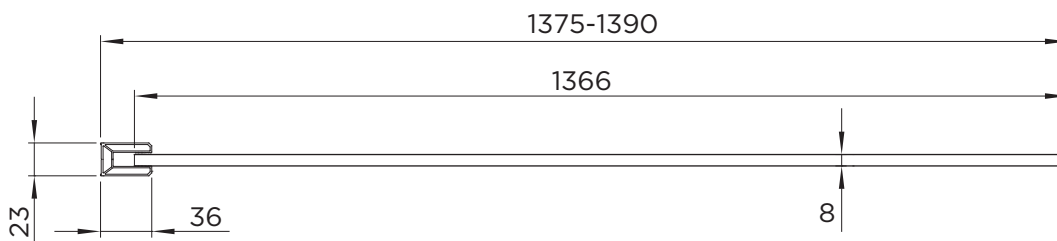

SPECIFICATION
wetroom 8
WETROOM PANEL

RANGE	WETROOM 8
PRODUCT	WETROOM PANEL
CODE	AQ8658
SIZE	1400
PROFILE COLOUR	MATT BLACK
GLASS THICKNESS	8mm
GLASS FINISH	CLEAR
GLASS TREATMENT	CLEAN & CLEAR™
HEIGHT	2000
ADJUSTMENT IN RECESS	1375-1390
ADJUSTMENT WITH SIDE PANEL	N/A
OPTIONAL FLIPPER PANEL	YES
APERTURE	N/A
GUARANTEE	LIFETIME
CE	YES/EN14428
GLASS BS EN	EN12150-1T
PROFILE MATERIAL	ALUMINUM/6463#
SUPPORT ARM MATERIAL	ALUMINUM/6463#
HINGE MATERIAL	N/A
QUICK RELEASE ROLLERS	N/A
GLASS PANEL SIZE	1366
MOVING PANEL SIZE	N/A
PRODUCT HAND	UNIVERSAL
PRODUCT WEIGHT	58KG
PACKAGED DIMENSIONS	2100x1430x58
BARCODE	5031978085220

All measurements in mm and are nominal