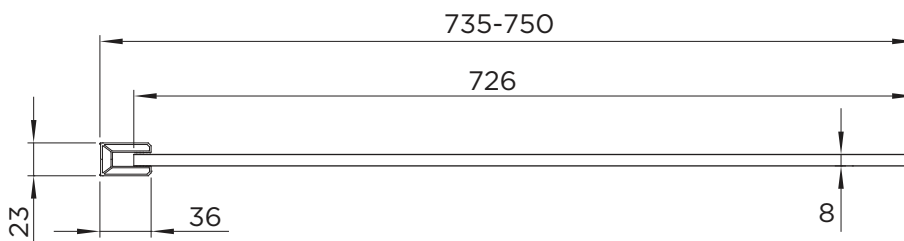

wetroom 8

WETROOM PANEL

BY CAVALIER BATHROOMS

RANGE	WETROOM 8
PRODUCT	WETROOM
CODE	AQ8652CR
SIZE	760
PROFILE COLOUR	MATT BLACK
GLASS THICKNESS	8mm
GLASS FINISH	CLEAR/MATRIX
GLASS TREATMENT	CLEAN & CLEAR™
HEIGHT	2000
ADJUSTMENT IN RECESS	735-750
ADJUSTMENT WITH SIDE PANEL	N/A
OPTIONAL FLIPPER PANEL	YES
APERTURE	N/A
GUARANTEE	LIFETIME
UKCA/CE	YES/BS EN 14428
GLASS BS EN	BS EN 12150-1T
PROFILE MATERIAL	ALUMINUM/6463#
SUPPORT ARM MATERIAL	ALUMINUM/6463#
HINGE MATERIAL	N/A
QUICK RELEASE ROLLERS	N/A
GLASS PANEL SIZE	726
MOVING PANEL SIZE	N/A
PRODUCT HAND	UNIVERSAL
PRODUCT WEIGHT	33KG
PACKAGED DIMENSIONS	2080x780x48
BARCODE	5031978101470

All measurements in mm and are nominal

*All shower enclosures carry a Lifetime Guarantee when fitted with an Aquadart shower tray, a 10 year Guarantee will be given when fitted with any other manufacturer's tray. To register your Guarantee or order Spare Parts visit: www.cavalierbathrooms.co.uk