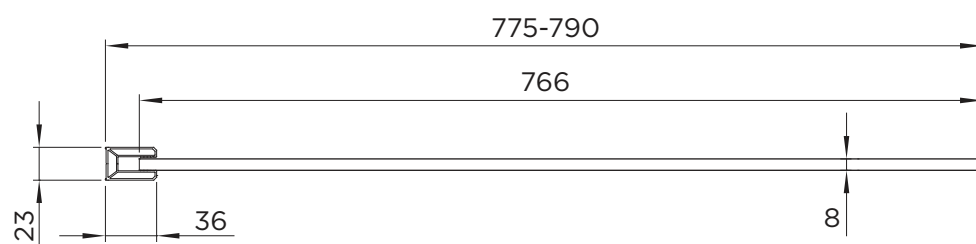

wetroom 8

WETROOM PANEL

BY CAVALIER BATHROOMS

RANGE	WETROOM 8
PRODUCT	WETROOM
CODE	AQ8653CR
SIZE	800
PROFILE COLOUR	MATT BLACK
GLASS THICKNESS	8mm
GLASS FINISH	CLEAR/MATRIX
GLASS TREATMENT	CLEAN & CLEAR™
HEIGHT	2000
ADJUSTMENT IN RECESS	775-790
ADJUSTMENT WITH SIDE PANEL	N/A
OPTIONAL FLIPPER PANEL	YES
APERTURE	N/A
GUARANTEE	LIFETIME
UKCA/CE	YES/BS EN 14428
GLASS BS EN	BS EN 12150-1T
PROFILE MATERIAL	ALUMINUM/6463#
SUPPORT ARM MATERIAL	ALUMINUM/6463#
HINGE MATERIAL	N/A
QUICK RELEASE ROLLERS	N/A
GLASS PANEL SIZE	766
MOVING PANEL SIZE	N/A
PRODUCT HAND	UNIVERSAL
PRODUCT WEIGHT	35KG
PACKAGED DIMENSIONS	2080x820x48
BARCODE	5031978101487

All measurements in mm and are nominal

*All shower enclosures carry a Lifetime Guarantee when fitted with an Aquadart shower tray, a 10 year Guarantee will be given when fitted with any other manufacturer's tray. To register your Guarantee or order Spare Parts visit: www.cavalierbathrooms.co.uk