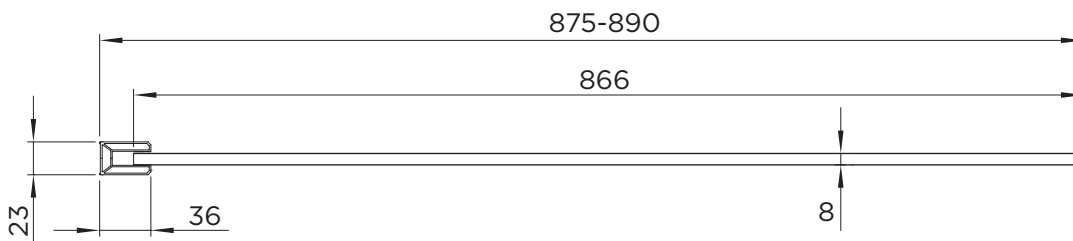

SPECIFICATION  
wetroom 8  
WETROOM MATRIX PANEL

RANGE	WETROOM 8
PRODUCT	WETROOM
CODE	AQ8654CR
SIZE	900
PROFILE COLOUR	MATT BLACK
GLASS THICKNESS	8mm
GLASS FINISH	CLEAR/MATRIX
GLASS TREATMENT	CLEAN & CLEAR™
HEIGHT	2000
ADJUSTMENT IN RECESS	875-890
ADJUSTMENT WITH SIDE PANEL	N/A
OPTIONAL FLIPPER PANEL	YES
APERTURE	N/A
GUARANTEE	LIFETIME
CE	YES/EN14428
GLASS BS EN	EN12150-1T
PROFILE MATERIAL	ALUMINUM/6463#
SUPPORT ARM MATERIAL	ALUMINUM/6463#
HINGE MATERIAL	N/A
QUICK RELEASE ROLLERS	N/A
GLASS PANEL SIZE	866
MOVING PANEL SIZE	N/A
PRODUCT HAND	UNIVERSAL
PRODUCT WEIGHT	39KG
PACKAGED DIMENSIONS	2080x920x48
BARCODE	5031978085237

All measurements in mm and are nominal