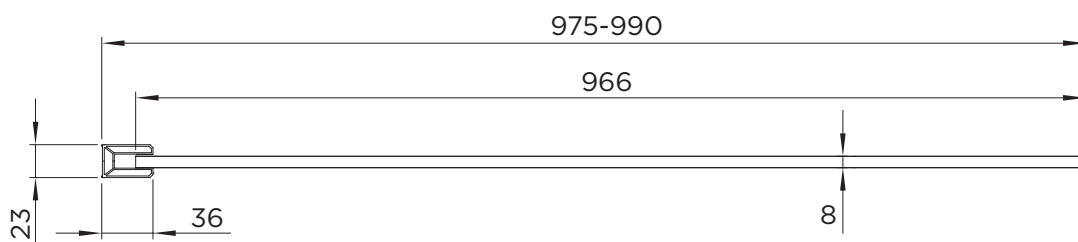

SPECIFICATION

wetroom 8

WETROOM MATRIX PANEL

RANGE	WETROOM 8
PRODUCT	WETROOM
CODE	AQ8655CR
SIZE	1000
PROFILE COLOUR	MATT BLACK
GLASS THICKNESS	8mm
GLASS FINISH	CLEAR/MATRIX
GLASS TREATMENT	CLEAN & CLEAR™
HEIGHT	2000
ADJUSTMENT IN RECESS	975-990
ADJUSTMENT WITH SIDE PANEL	N/A
OPTIONAL FLIPPER PANEL	YES
APERTURE	N/A
GUARANTEE	LIFETIME
CE	YES/EN14428
GLASS BS EN	EN12150-1T
PROFILE MATERIAL	ALUMINUM/6463#
SUPPORT ARM MATERIAL	ALUMINUM/6463#
HINGE MATERIAL	N/A
QUICK RELEASE ROLLERS	N/A
GLASS PANEL SIZE	966
MOVING PANEL SIZE	N/A
PRODUCT HAND	UNIVERSAL
PRODUCT WEIGHT	44KG
PACKAGED DIMENSIONS	2100x1030x58
BARCODE	5031978085244

All measurements in mm and are nominal