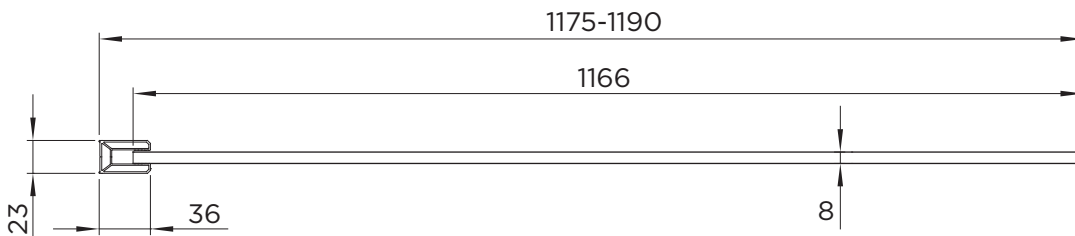

### WETROOM MATRIX PANEL

RANGE	WETROOM 8
PRODUCT	WETROOM
CODE	AQ8657CR
SIZE	1200
PROFILE COLOUR	MATT BLACK
GLASS THICKNESS	8mm
GLASS FINISH	CLEAR/MATRIX
GLASS TREATMENT	CLEAN & CLEAR™
HEIGHT	2000
ADJUSTMENT IN RECESS	1175-1190
ADJUSTMENT WITH SIDE PANEL	N/A
OPTIONAL FLIPPER PANEL	YES
APERTURE	N/A
GUARANTEE	LIFETIME
CE	YES/EN14428
GLASS BS EN	EN12150-1T
PROFILE MATERIAL	ALUMINUM/6463#
SUPPORT ARM MATERIAL	ALUMINUM/6463#
HINGE MATERIAL	N/A
QUICK RELEASE ROLLERS	N/A
GLASS PANEL SIZE	1166
MOVING PANEL SIZE	N/A
PRODUCT HAND	UNIVERSAL
PRODUCT WEIGHT	52KG
PACKAGED DIMENSIONS	2100x1230x58
BARCODE	5031978085268

All measurements in mm and are nominal