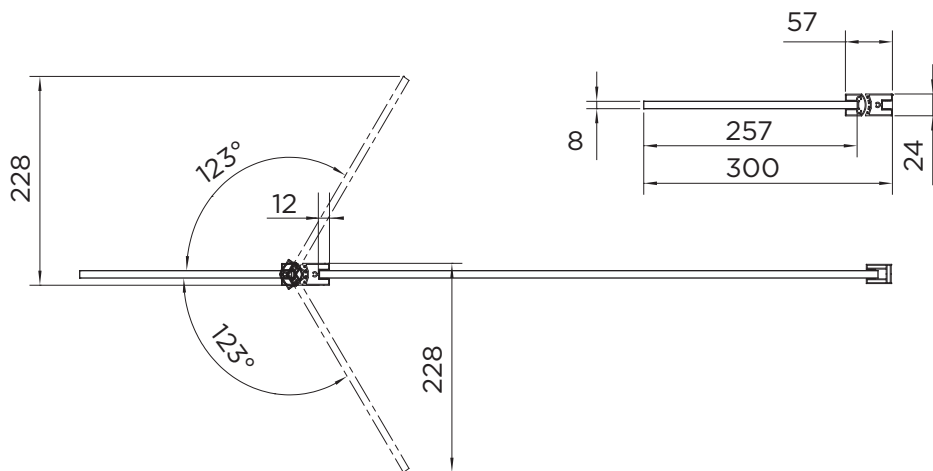

SPECIFICATION
 wetroom 8
 MATRIX FLIPPER PANEL

RANGE	WETROOM 8
PRODUCT	FLIPPER PANEL
CODE	AQ8660RCR
SIZE	300
PROFILE COLOUR	BLACK
GLASS THICKNESS	8mm
GLASS FINISH	CLEAR/MATRIX
GLASS TREATMENT	CLEAN & CLEAR™
HEIGHT	2000
ADJUSTMENT IN RECESS	N/A
ADJUSTMENT WITH SIDE PANEL	N/A
APERTURE	N/A
GUARANTEE	LIFETIME
CE	YES/EN14428
GLASS BS EN	EN12150-1T
PROFILE MATERIAL	ALUMINUM/6463#
HANDLE MATERIAL	N/A
HINGE MATERIAL	N/A
QUICK RELEASE ROLLERS	N/A
GLASS PANEL SIZE	257.4
MOVING PANEL SIZE	N/A
PRODUCT HAND	RIGHT HAND
PRODUCT WEIGHT	19KG
PACKAGED DIMENSIONS	2080x351x48
BARCODE	5031978085299

All measurements in mm and are nominal