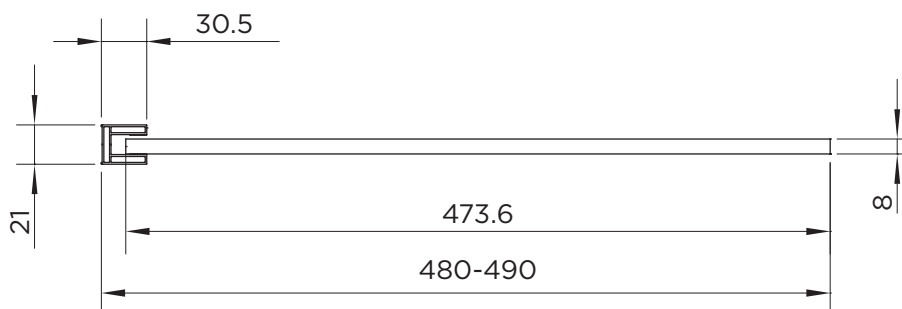

WETROOM SPECIFICATION

wetroom 8

RANGE	WETROOM 8
PRODUCT	WETROOM
CODE	AQ8240S
SIZE	500
PROFILE COLOUR	SILVER
GLASS THICKNESS	8mm
GLASS FINISH	CLEAR
GLASS TREATMENT	CLEAN & CLEAR™
HEIGHT	2000
ADJUSTMENT IN RECESS	480-490
ADJUSTMENT WITH SIDE PANEL	N/A
OPTIONAL FLIPPER PANEL	YES
APERTURE	N/A
GUARANTEE	LIFETIME
CE	YES/EN14428
GLASS BS EN	EN12150-1T
PROFILE MATERIAL	ALUMINUM/6463#
HANDLE MATERIAL	N/A
HINGE MATERIAL	N/A
QUICK RELEASE ROLLERS	N/A
GLASS PANEL SIZE	473.6
MOVING PANEL SIZE	N/A
PRODUCT HAND	UNIVERSAL
PRODUCT WEIGHT	24KG
PACKAGED DIMENSIONS	2080x537x60
BARCODE	5031978062030

All measurements in mm and are nominal