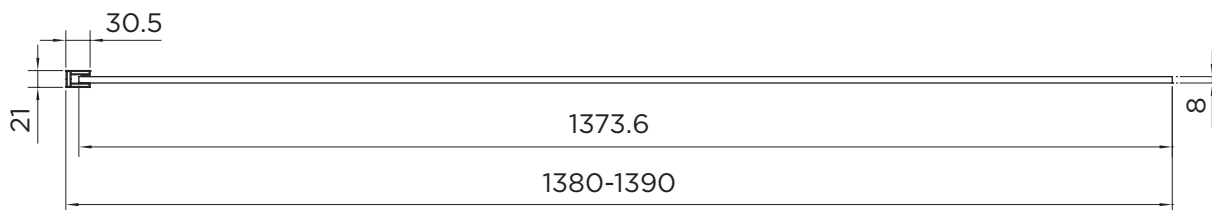

## wetroom 8

RANGE	WETROOM 8
PRODUCT	WETROOM
CODE	AQ8248S
SIZE	1400
PROFILE COLOUR	SILVER
GLASS THICKNESS	8mm
GLASS FINISH	CLEAR
GLASS TREATMENT	CLEAN & CLEAR™
HEIGHT	2000
ADJUSTMENT IN RECESS	1380-1390
ADJUSTMENT WITH SIDE PANEL	N/A
OPTIONAL FLIPPER PANEL	YES
APERTURE	N/A
GUARANTEE	LIFETIME
CE	YES/EN14428
GLASS BS EN	EN12150-1T
PROFILE MATERIAL	ALUMINUM/6463#
HANDLE MATERIAL	N/A
HINGE MATERIAL	N/A
QUICK RELEASE ROLLERS	N/A
GLASS PANEL SIZE	1373.6
MOVING PANEL SIZE	N/A
PRODUCT HAND	UNIVERSAL
PRODUCT WEIGHT	57KG
PACKAGED DIMENSIONS	2100x1437x70
BARCODE	5031978062115

All measurements in mm and are nominal