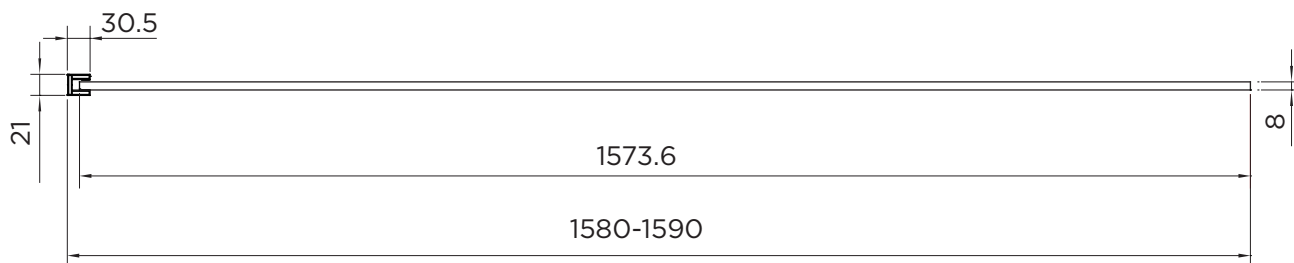

WETROOM SPECIFICATION

wetroom 8

RANGE	WETROOM 8
PRODUCT	WETROOM
CODE	AQ8249S
SIZE	1600
PROFILE COLOUR	SILVER
GLASS THICKNESS	8mm
GLASS FINISH	CLEAR
GLASS TREATMENT	CLEAN & CLEAR™
HEIGHT	2000
ADJUSTMENT IN RECESS	1580-1590
ADJUSTMENT WITH SIDE PANEL	N/A
OPTIONAL FLIPPER PANEL	YES
APERTURE	N/A
GUARANTEE	LIFETIME
CE	YES/EN14428
GLASS BS EN	EN12150-1T
PROFILE MATERIAL	ALUMINUM/6463#
HANDLE MATERIAL	N/A
HINGE MATERIAL	N/A
QUICK RELEASE ROLLERS	N/A
GLASS PANEL SIZE	1573.6
MOVING PANEL SIZE	N/A
PRODUCT HAND	UNIVERSAL
PRODUCT WEIGHT	57KG
PACKAGED DIMENSIONS	2100x1437x70
BARCODE	5031978062122

All measurements in mm and are nominal