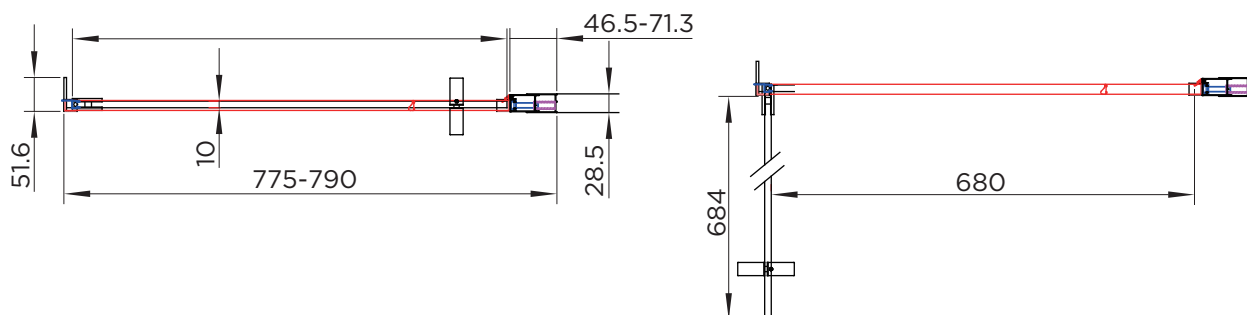

venturi 10

10mm SINGLE RECESS HINGE DOOR

BOX 1 - GLASS PACKAGE

BY CAVALIER BATHROOMS

REQUIRES-

Box 1 Glass Package

Box 2 Metal Package

RANGE	Venturi 10
PRODUCT	HINGE DOOR RECESS
CODE	AQ8722S+AQ3070
SIZE	800
PROFILE COLOUR	SILVER/BRASS/BLACK
GLASS THICKNESS	10mm
GLASS FINISH	CLEAR
GLASS TREATMENT	CLEAN & CLEAR™
HEIGHT	2000
ADJUSTMENT IN RECESS	775-790
ADJUSTMENT WITH SIDE PANEL	N/A
OPTIONAL SIDE PANEL	NO
APERTURE	680
GUARANTEE	LIFETIME
UKCA/CE	BS EN 14428
GLASS BS EN	BS EN 12150-1T
PROFILE MATERIAL	ALUMINUM
HANDLE MATERIAL	STAINLESS STEEL
HINGE MATERIAL	STAINLESS STEEL
FIXED PANEL SIZE	N/A
MOVING PANEL SIZE	701
PRODUCT HAND	UNIVERSAL
PRODUCT WEIGHT	37KG
PACKAGED DIMENSIONS	2056x765x60
BARCODE(GLASS)	5031978102491

All measurements in mm and are nominal

*All shower enclosures carry a Lifetime Guarantee when fitted with an Aquadart shower tray, a 10 year Guarantee will be given when fitted with any other manufacturer's tray. To register your Guarantee or order Spare Parts visit: www.cavalierbathrooms.co.uk