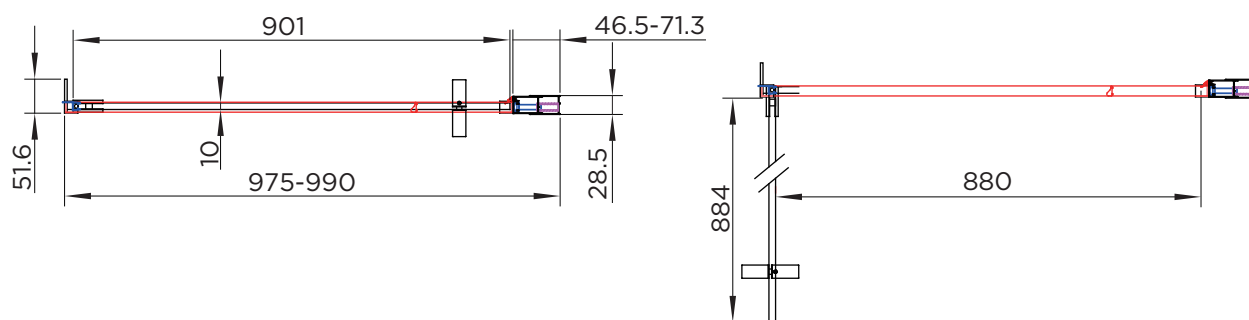

venturi 10

10mm SINGLE RECESS HINGE DOOR

BOX 1-GLASS PACKAGE

BY CAVALIER BATHROOMS

REQUIRES-

Box 1 Glass Package

Box 2 Metal Package

RANGE	Venturi 10
PRODUCT	HINGE DOOR RECESS
CODE	AQ8724S+AQ3070
SIZE	1000
PROFILE COLOUR	SILVER/BRASS/BLACK
GLASS THICKNESS	10mm
GLASS FINISH	CLEAR
GLASS TREATMENT	CLEAN & CLEAR™
HEIGHT	2000
ADJUSTMENT IN RECESS	975-990
ADJUSTMENT WITH SIDE PANEL	N/A
OPTIONAL SIDE PANEL	NO
APERTURE	880
GUARANTEE	LIFETIME
UKCA/CE	BS EN 14428
GLASS BS EN	BS EN 12150-1T
PROFILE MATERIAL	ALUMINUM
HANDLE MATERIAL	STAINLESS STEEL
HINGE MATERIAL	STAINLESS STEEL
FIXED PANEL SIZE	N/A
MOVING PANEL SIZE	901
PRODUCT HAND	UNIVERSAL
PRODUCT WEIGHT	49KG
PACKAGED DIMENSIONS	2056x965x60
BARCODE(GLASS)	5031978102514

All measurements in mm and are nominal

*All shower enclosures carry a Lifetime Guarantee when fitted with an Aquadart shower tray, a 10 year Guarantee will be given when fitted with any other manufacturer's tray. To register your Guarantee or order Spare Parts visit: www.cavalierbathrooms.co.uk