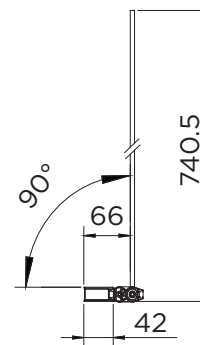

BATH SCREEN SPECIFICATION

venturi 8

SINGLE BATH SCREEN

RANGE	VENTURI 8
PRODUCT	SINGLE BATH SCREEN
CODE	AQ6000SM
SIZE	800
PROFILE COLOUR	SILVER
GLASS THICKNESS	8mm
GLASS FINISH	SMOKED
GLASS TREATMENT	CLEAN & CLEAR™
HEIGHT	1400
ADJUSTMENT	800-820
GUARANTEE	LIFETIME*
GLASS BS EN	EN12150-1T
CE	YES/EN14428
PROFILE MATERIAL	ALUMINUM/6463#
HINGE MATERIAL	ZINC ALLOY
FIXED PANEL SIZE	N/A
MOVING PANEL SIZE	722
OPENING	INWARD/OUTWARD
PRODUCT HAND	UNIVERSAL
PRODUCT WEIGHT	24KG
PACKAGED DIMENSIONS	1480x852x50
BARCODE	5031978067103

All measurements in mm and are nominal