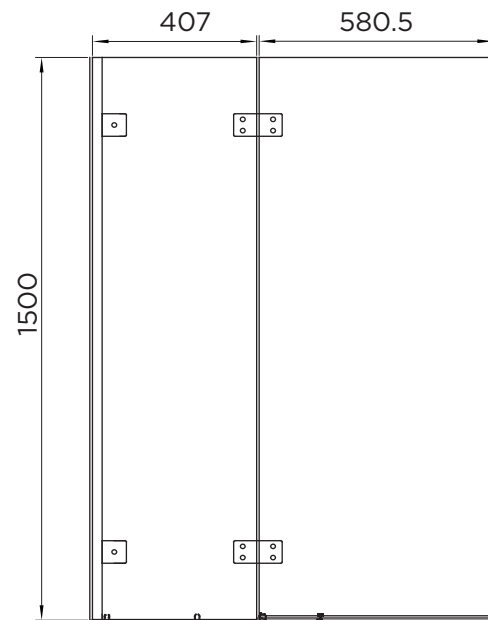

# BATH SCREEN SPECIFICATION

### HINGED BATH SCREEN

RANGE	VENTURI 8
PRODUCT	BATH SCREEN
CODE	AQ6002
SIZE	1000
PROFILE COLOUR	SILVER
GLASS THICKNESS	8mm
GLASS FINISH	CLEAR
GLASS TREATMENT	CLEAN & CLEAR™
HEIGHT	1500
ADJUSTMENT	1000-1010
GUARANTEE	LIFETIME*
GLASS BS EN	EN12150-1T
CE	YES/EN14428
PROFILE MATERIAL	ALUMINUM/6463#
HINGE MATERIAL	ZINC ALLOY
FIXED PANEL SIZE	407
MOVING PANEL SIZE	580.5
OPENING	OUTWARD
PRODUCT HAND	UNIVERSAL
PRODUCT WEIGHT	30KG
PACKAGED DIMENSIONS	1590x660x75
BARCODE	5031978058330

All measurements in mm and are nominal