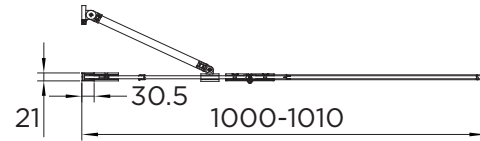

### HINGED BATH SCREEN

RANGE	VENTURI 8
PRODUCT	BATH SCREEN
CODE	AQ6002
SIZE	1000
PROFILE COLOUR	SILVER
GLASS THICKNESS	8mm
GLASS FINISH	CLEAR
GLASS TREATMENT	CLEAN & CLEAR™
HEIGHT	1500
ADJUSTMENT	1000-1010
GUARANTEE	LIFETIME*
GLASS BS EN	EN12150-1T
CE	YES/EN14428
PROFILE MATERIAL	ALUMINUM/6463#
HINGE MATERIAL	ZINC ALLOY
FIXED PANEL SIZE	407
MOVING PANEL SIZE	580.5
OPENING	OUTWARD
PRODUCT HAND	UNIVERSAL
PRODUCT WEIGHT	30KG
PACKAGED DIMENSIONS	1590x660x75
BARCODE	5031978058330

All measurements in mm and are nominal