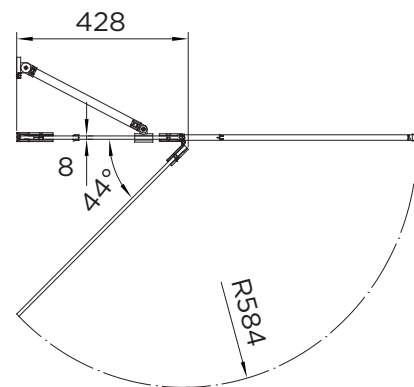

### HINGED BATH SCREEN

RANGE	VENTURI 8
PRODUCT	BATH SCREEN
CODE	AQ6002
SIZE	1000
PROFILE COLOUR	SILVER
GLASS THICKNESS	8mm
GLASS FINISH	CLEAR
GLASS TREATMENT	CLEAN & CLEAR™
HEIGHT	1500
ADJUSTMENT	1000-1010
GUARANTEE	LIFETIME*
GLASS BS EN	EN12150-1T
CE	YES/EN14428
PROFILE MATERIAL	ALUMINUM/6463#
HINGE MATERIAL	ZINC ALLOY
FIXED PANEL SIZE	407
MOVING PANEL SIZE	580.5
OPENING	OUTWARD
PRODUCT HAND	UNIVERSAL
PRODUCT WEIGHT	30KG
PACKAGED DIMENSIONS	1590x660x75
BARCODE	5031978058330

All measurements in mm and are nominal