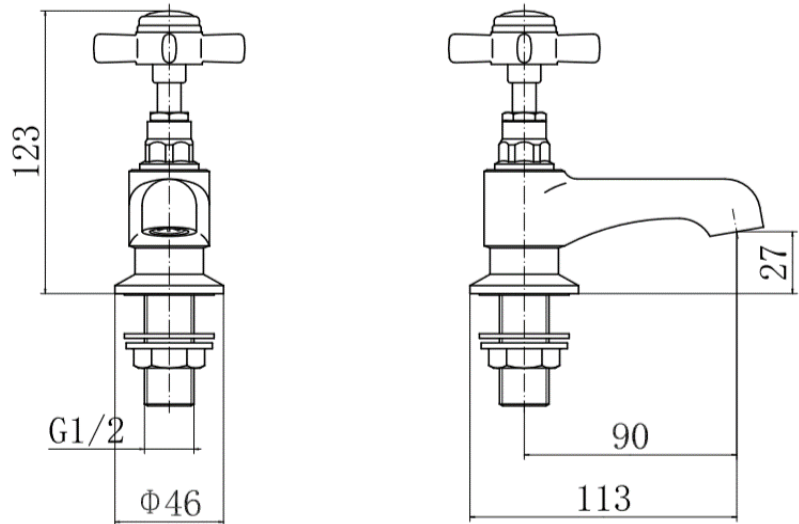

BY CAVALIER BATHROOMS

Bayswater 9133 BASIN PILLAR TAPS - CHROME

PRODUCT SPECIFICATION

Product Code: 9133
 Finish: Chrome
 Description: Basin Pillar Taps
 Inlet Connections: G 1/2"
 Construction: Body: Brass
 Handle: Zinc
 Cartridge: G1/2 quarter turn cartridge
 Gross Weight (kg): 0.846

ADDITIONAL INFORMATION

- Chrome finish
- Back nut
- 10 year guarantee*

WORKING PRESSURES (bar)

Min Pressure	Max Pressure	Best Performance
0.2 bar	5 bar	2 bar

FLOW RATES (litres per minute)

0.5 Bar	1 Bar	3 Bar
12.5	17.2	29.2

Products are supplied with full installation instructions and fixings. All measurements in mm and are nominal.