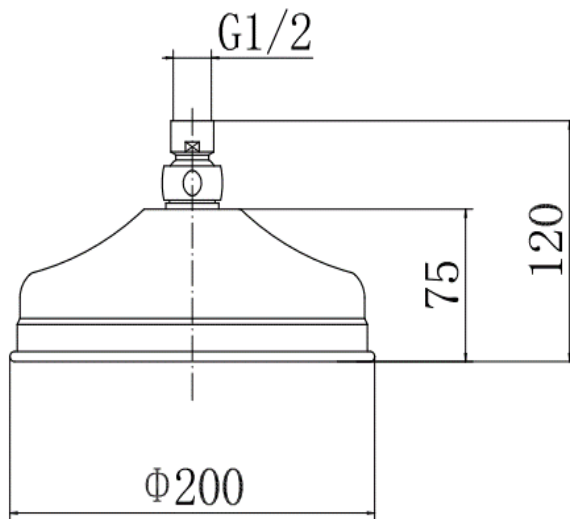

BY CAVALIER BATHROOMS

Arlington 9334 TRADITIONAL SHOWER HEAD- CHROME

PRODUCT SPECIFICATION

Product Code: 9334
Finish: Chrome
Description: Traditional shower head
Inlet Connections: 1/2 BSP
Construction: Brass

Gross Weight (kg): 0.869

ADDITIONAL INFORMATION

- Chrome finish
- 2 year guarantee*

* For full details of our guarantee please refer to our website. Our accessories are backed by a 2 year guarantee, this is only valid to customers who complete and submit the online Niagara® Guarantee Registration Form within 30 days of installation. To register and activate your guarantee visit: www.cavalierbathrooms.co.uk

Products are supplied with full installation instructions and fixings. All measurements in mm and are nominal.