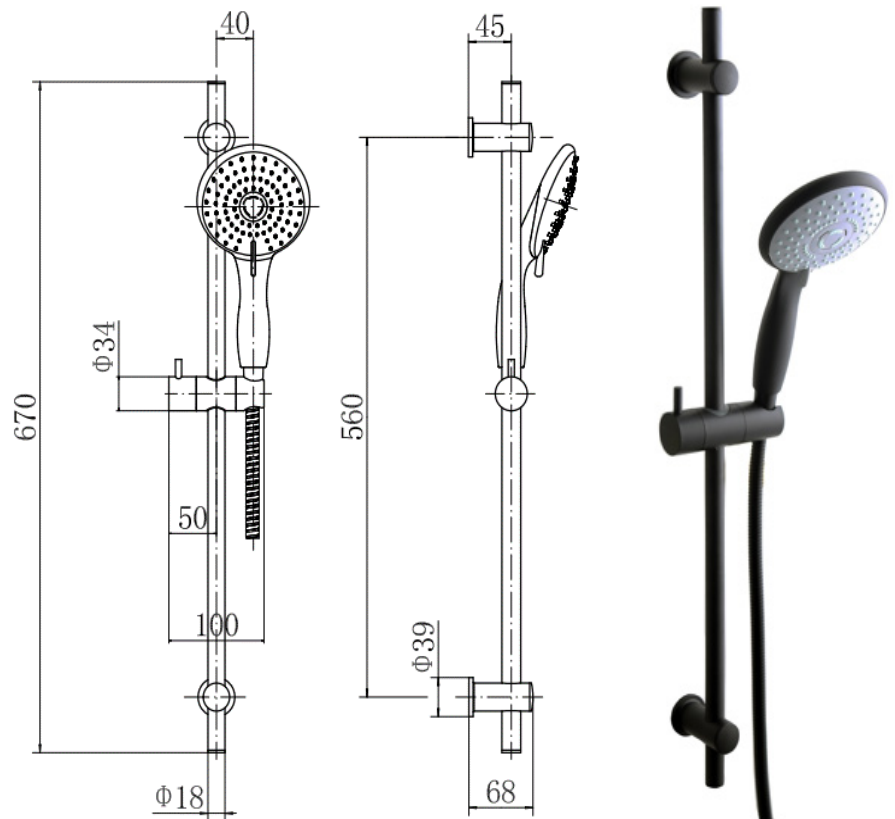

BY CAVALIER BATHROOMS

Deluxe Equate 9353BL ROUND SLIDE RAIL KIT - BLACK

PRODUCT SPECIFICATION

Product Code:	9353BL
Finish:	Matt Black
Description:	Round Slide Rail Kit
Inlet Connections:	1/2 BSP
Construction:	Riser: SS Handset: ABS Shower Bracket: ABS Hose: SS (1.5m length)
Gross Weight (kg):	0.955

ADDITIONAL INFORMATION

- Matt black finish
- 2 year guarantee*

* For full details of our guarantee please refer to our website. Our accessories are backed by a 2 year guarantee, this is only valid to customers who complete and submit the online Niagara® Guarantee Registration Form within 30 days of installation.

To register and activate your guarantee visit:

Products are supplied with full installation instructions and fixings. All measurements in mm and are nominal.