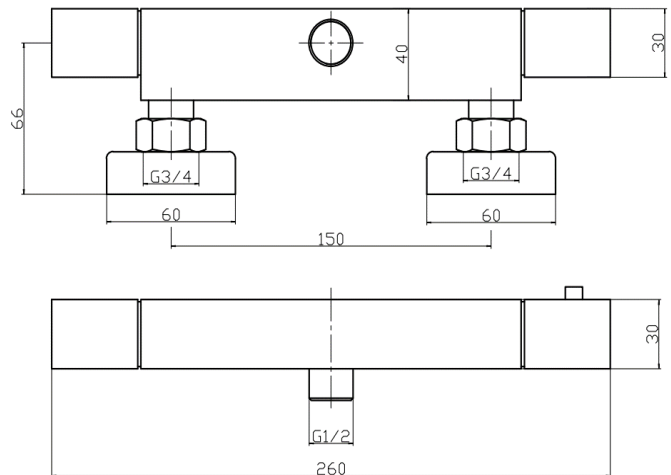

ADDITIONAL INFORMATION

- Dual Control: Flow and temperature are controlled separately giving accurate control of both
- Thermostatic cartridge maintains showering temperature to +/- 2c giving a stable outlet temperature
- Automatic shut-off in the event of cold water supply failure, to prevent scalding
- Temperature factory set to a 38°C
- 10 year guarantee*