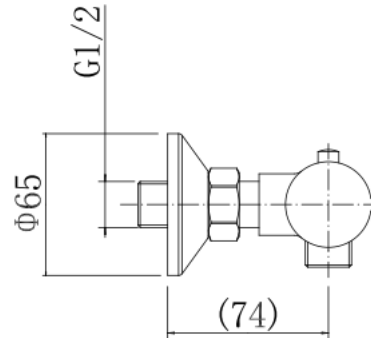

BY CAVALIER BATHROOMS

Equate 9322 COOL TOUCH ROUND BAR SHOWER VALVE - CHROME

PRODUCT SPECIFICATION

Product Code: 9322
 Finish: Chrome
 Product Type: Cool Touch Round Bar Shower Valve
 Cartridge Type: Thermostatic Cartridge and 1/2" Quarter Turn Cartridge
 Inlet Connections: G 3/4"
 Outlet Connections: G 1/2"
 Fitting Dimensions: 150mm inlet centers
 Construction: Body: Brass, handles: ABS
 Gross Weight (kg): 1.392

ADDITIONAL INFORMATION

- Cool touch thermostatic shower valve
- Dual Control: Flow and temperature are controlled separately giving accurate control of both
- Thermostatic cartridge maintains showering temperature to +/- 2c giving a stable outlet temperature
- Automatic shut-off in the event of cold water supply failure, to prevent scalding
- Temperature factory set to a 38°C
- 10 year guarantee*

Products are supplied with full installation instructions and fixings. All measurements in mm and are nominal.