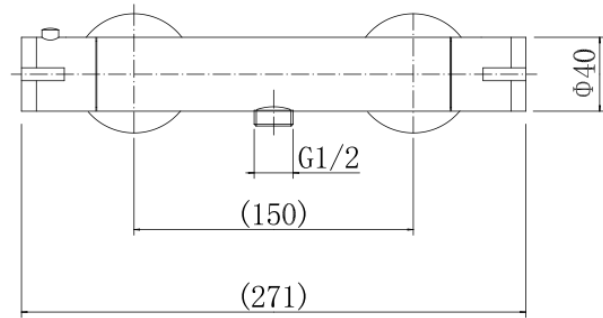

BY CAVALIER BATHROOMS

Equate 9322 COOL TOUCH ROUND BAR SHOWER VALVE - CHROME

PRODUCT SPECIFICATION

Product Code: 9322
 Finish: Chrome
 Product Type: Cool Touch Round Bar Shower Valve
 Cartridge Type: Thermostatic Cartridge and 1/2" Quarter Turn Cartridge
 Inlet Connections: G 3/4"
 Outlet Connections: G 1/2"
 Fitting Dimensions: 150mm inlet centers
 Construction: Body: Brass, handles: ABS
 Gross Weight (kg): 1.392

ADDITIONAL INFORMATION

- Cool touch thermostatic shower valve
- Dual Control: Flow and temperature are controlled separately giving accurate control of both
- Thermostatic cartridge maintains showering temperature to +/- 2c giving a stable outlet temperature
- Automatic shut-off in the event of cold water supply failure, to prevent scalding
- Temperature factory set to a 38°C
- 10 year guarantee*

Products are supplied with full installation instructions and fixings. All measurements in mm and are nominal.