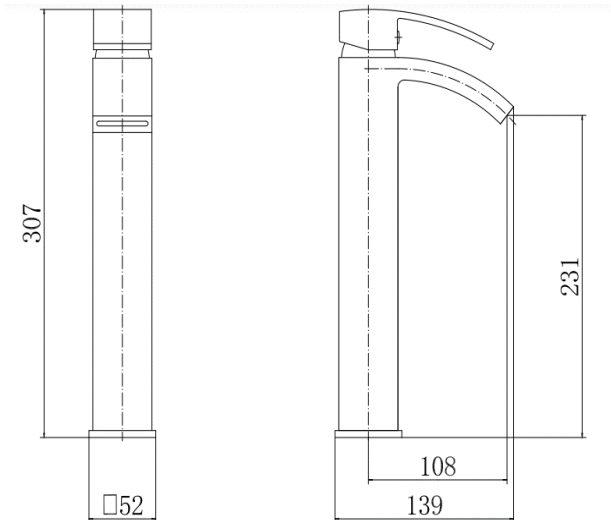

ADDITIONAL INFORMATION

- Chrome finish
- With click-clack waste
- Flexible inlets
- 10 year guarantee*

WORKING PRESSURES (bar)

Min Pressure	Max Pressure	Best Performance
0.2 bar	5 bar	2 bar

FLOW RATES (litres per minute)

0.5 Bar	1 Bar	3 Bar
8.9	12.3	20.9

* For full details of our guarantee please refer to our website. Our products are backed by a 10 year guarantee, this is only valid to customers who complete and submit the online Niagara® Guarantee Registration Form within 30 days of installation. Please note that products with finishes other than Chrome are guaranteed for 2 years only. To register and activate your guarantee visit: www.cavalierbathrooms.co.uk

Products are supplied with full installation instructions and fixings. All measurements in mm and are nominal.