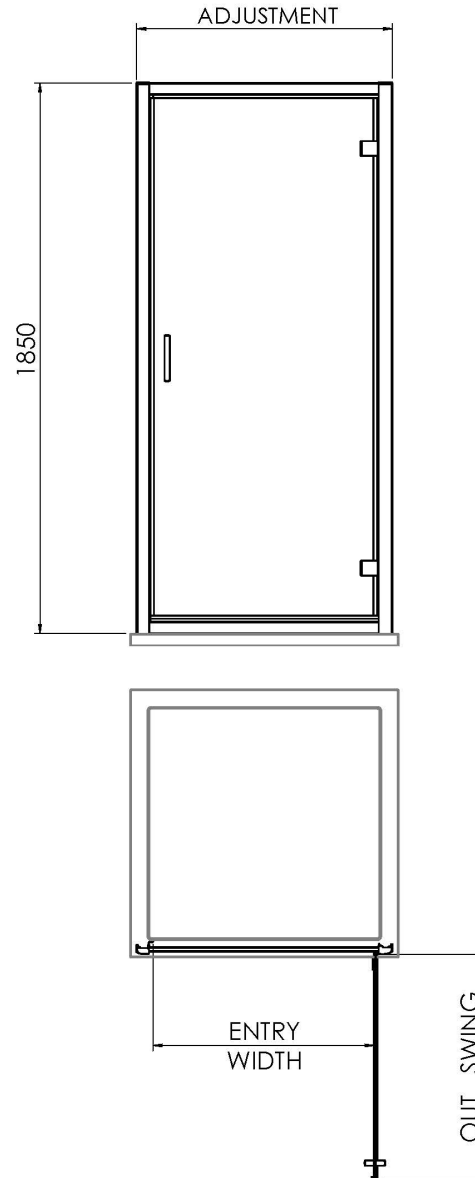

Sales Code: SQHD70BP

Description: Hinge Door 700X1850

### Product Dimensions

|                   |      |
|-------------------|------|
| Height (mm):      | 1850 |
| Width (mm):       | 695  |
| Depth (mm):       | 44   |
| Nett Weight (kg): | 24.5 |

### Packaging Dimensions

|                    |      |
|--------------------|------|
| Height (mm):       | 1910 |
| Width (mm):        | 725  |
| Length (mm):       | 65   |
| Gross Weight (kg): | 24.5 |

### Outer Box Dimensions (If Applicable)

|                    |               |
|--------------------|---------------|
| Height (mm):       |               |
| Width (mm):        |               |
| Depth (mm):        |               |
| Length (mm):       |               |
| Gross Weight (kg): |               |
| Barcode:           | 5056462626154 |