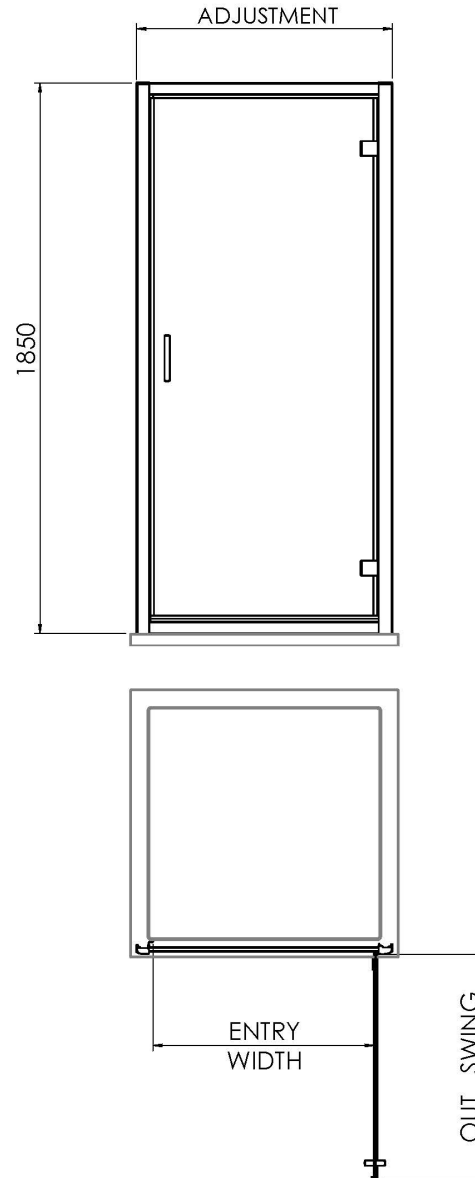

Sales Code: SQHD76BP

Description: Hinge Door 760X1850

Product Dimensions

Height (mm):	1850
Width (mm):	750
Depth (mm):	44
Nett Weight (kg):	26.8

Packaging Dimensions

Height (mm):	62
Width (mm):	770
Length (mm):	1912
Gross Weight (kg):	27.8

Packaging Data

Box Colour:	Brown Cardboard Box - Printed
Box Qty:	1
Label Size:	100 x 50
Label Colour:	Not Applicable
Label Qty:	0

Outer Box Dimensions (If Applicable)

Height (mm):	
Width (mm):	
Depth (mm):	
Length (mm):	
Gross Weight (kg):	
Barcode:	5056211801245

Product Details

Country of Origin:	China
Fitting Instruction:	No
CE & UKCA:	Yes
Profile Material:	Aluminium
Profile Finish:	Matt Black
Adjustments (mm):	720mm-755mm
Entry Width (mm):	580mm
Swing In Dim (mm):	N/A
Swing Out Dim (mm):	580mm
Radius (mm):	Not Applicable
Glass Thickness (mm):	6
Easy Fit:	Yes
Easy Clean:	No
Handle Style:	Square T Shape Handle
Handle Material:	Metal
Enclosure Design:	Semi-Frameless
Wheel Type:	Not Applicable
Support Bar Included:	Support Bar Not Included
Extras:	None