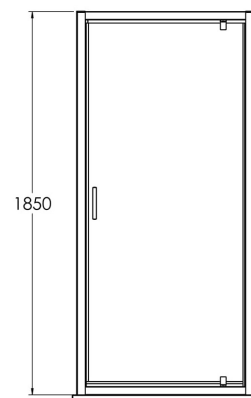

Sales Code: SQPD76

Description: 760X1850mm Pivot Shower Door

SQ Pivot Door Enclosure

Code	Description	Adjustments (mm)		Entry Width (mm)	Out Swing (mm)	In Swing (mm)
SQPD70-EG	700 Pivot Door	660	700	450	440	115
SQPD76-EG	760 Pivot Door	720	755	510	500	115
SQPD80-EG	800 Pivot Door	760	795	550	540	115
SQPD90-EG	900 Pivot Door	860	895	650	640	115

Product Dimensions

Height (mm):	1850
Width (mm):	760
Depth (mm):	44
Nett Weight (kg):	22.8

Packaging Dimensions

Height (mm):	1910
Width (mm):	775
Length (mm):	65
Gross Weight (kg):	27.8

Packaging Data

Box Colour:	Brown Cardboard Box - Printed
Box Qty:	1
Label Size:	100 x 50
Label Colour:	Not Applicable
Label Qty:	0

Outer Box Dimensions (If Applicable)

Height (mm):	
Width (mm):	
Depth (mm):	
Length (mm):	
Gross Weight (kg):	
Barcode:	5056211821991

Product Details

Country of Origin:	China
Fitting Instruction:	No
CE & UKCA:	No
Profile Material:	Aluminium
Profile Finish:	Satin Chrome
Adjustments (mm):	720mm - 755mm
Entry Width (mm):	520mm
Swing In Dim (mm):	115mm
Swing Out Dim (mm):	505mm
Radius (mm):	Not Applicable
Glass Thickness (mm):	6
Easy Fit:	Yes
Easy Clean:	No
Handle Style:	Square T Shape Handle
Handle Material:	ABS
Enclosure Design:	Framed
Wheel Type:	Not Applicable
Support Bar Included:	Support Bar Not Included
Extras:	None