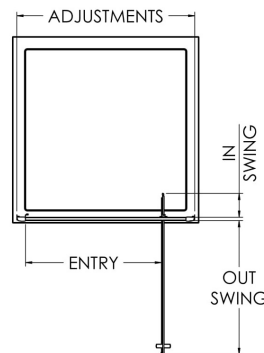

Sales Code: SQPD76

Description: 760X1850mm Pivot Shower Door

SQ Pivot Door Enclosure

Code	Description	Adjustments (mm)		Entry Width (mm)	Out Swing (mm)	In Swing (mm)
SQPD70-EG	700 Pivot Door	660	700	450	440	115
SQPD76-EG	760 Pivot Door	720	755	510	500	115
SQPD80-EG	800 Pivot Door	760	795	550	540	115
SQPD90-EG	900 Pivot Door	860	895	650	640	115

Product Dimensions

Height (mm):	1850
Width (mm):	760
Depth (mm):	44
Nett Weight (kg):	22.8

Packaging Dimensions

Height (mm):	1910
Width (mm):	775
Length (mm):	65
Gross Weight (kg):	27.8

Packaging Data

Box Colour:	Brown Cardboard Box - Printed
Box Qty:	1
Label Size:	100 x 50
Label Colour:	Not Applicable
Label Qty:	0

Outer Box Dimensions (If Applicable)

Height (mm):	
Width (mm):	
Depth (mm):	
Length (mm):	
Gross Weight (kg):	
Barcode:	5056211821991

Product Details

Country of Origin:	China
Fitting Instruction:	No
CE & UKCA:	No
Profile Material:	Aluminium
Profile Finish:	Satin Chrome
Adjustments (mm):	720mm - 755mm
Entry Width (mm):	520mm
Swing In Dim (mm):	115mm
Swing Out Dim (mm):	505mm
Radius (mm):	Not Applicable
Glass Thickness (mm):	6
Easy Fit:	Yes
Easy Clean:	No
Handle Style:	Square T Shape Handle
Handle Material:	ABS
Enclosure Design:	Framed
Wheel Type:	Not Applicable
Support Bar Included:	Support Bar Not Included
Extras:	None