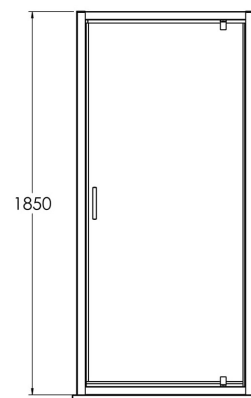

Sales Code: SQPD80

Description: 800X1850mm Pivot Shower Door

### SQ Pivot Door Enclosure

Code	Description	Adjustments (mm)		Entry Width (mm)	Out Swing (mm)	In Swing (mm)
SQPD70-EG	700 Pivot Door	660	700	450	440	115
SQPD76-EG	760 Pivot Door	720	755	510	500	115
SQPD80-EG	800 Pivot Door	760	795	550	540	115
SQPD90-EG	900 Pivot Door	860	895	650	640	115

### Product Dimensions

Height (mm):	1850
Width (mm):	800
Depth (mm):	44
Nett Weight (kg):	23.9

### Packaging Dimensions

Height (mm):	1910
Width (mm):	815
Length (mm):	65
Gross Weight (kg):	28.9