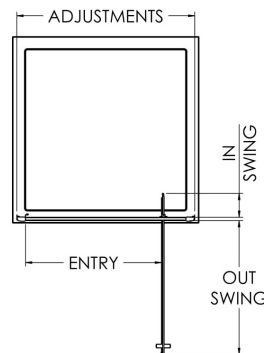

### SQ Pivot Door Enclosure

Code	Description	Adjustments (mm)		Entry Width (mm)	Out Swing (mm)	In Swing (mm)
SQPD70-EG	700 Pivot Door	660	700	450	440	115
SQPD76-EG	760 Pivot Door	720	755	510	500	115
SQPD80-EG	800 Pivot Door	760	795	550	540	115
SQPD90-EG	900 Pivot Door	860	895	650	640	115

### Product Dimensions

Height (mm):	1850
Width (mm):	800
Depth (mm):	44
Nett Weight (kg):	23.9

### Packaging Dimensions

Height (mm):	1910
Width (mm):	815
Length (mm):	65
Gross Weight (kg):	28.9

### Product Details

Country of Origin:	China
Fitting Instruction:	No
CE & UKCA:	No
Profile Material:	Aluminium
Profile Finish:	Satin Chrome
Adjustments (mm):	760mm - 795mm
Entry Width (mm):	560mm
Swing In Dim (mm):	115mm
Swing Out Dim (mm):	545mm
Radius (mm):	Not Applicable
Glass Thickness (mm):	6
Easy Fit:	Yes
Easy Clean:	No
Handle Style:	Square T Shape Handle
Handle Material:	ABS
Enclosure Design:	Framed
Wheel Type:	Not Applicable
Support Bar Included:	Support Bar Not Included
Extras:	None