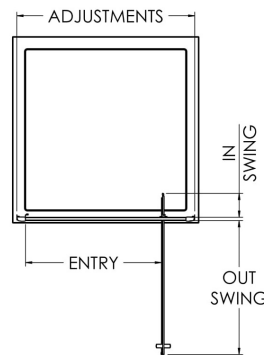

Sales Code: SQPD90

Description: 900X1850mm Pivot Shower Door

### SQ Pivot Door Enclosure

Code	Description	Adjustments (mm)		Entry Width (mm)	Out Swing (mm)	In Swing (mm)
SQPD70-EG	700 Pivot Door	660	700	450	440	115
SQPD76-EG	760 Pivot Door	720	755	510	500	115
SQPD80-EG	800 Pivot Door	760	795	550	540	115
SQPD90-EG	900 Pivot Door	860	895	650	640	115

### Product Dimensions

Height (mm):	1850
Width (mm):	900
Depth (mm):	44
Nett Weight (kg):	26.6

### Packaging Dimensions

Height (mm):	1910
Width (mm):	915
Length (mm):	65
Gross Weight (kg):	31.6