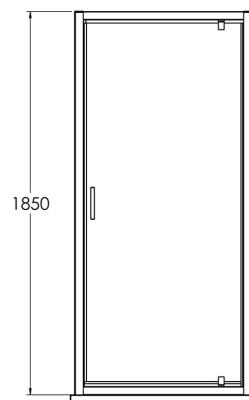

Sales Code: SQPD90

Description: 900X1850mm Pivot Shower Door

### SQ Pivot Door Enclosure

Code	Description	Adjustments (mm)		Entry Width (mm)	Out Swing (mm)	In Swing (mm)
SQPD70-EG	700 Pivot Door	660	700	450	440	115
SQPD76-EG	760 Pivot Door	720	755	510	500	115
SQPD80-EG	800 Pivot Door	760	795	550	540	115
SQPD90-EG	900 Pivot Door	860	895	650	640	115

### Product Dimensions

Height (mm):	1850
Width (mm):	900
Depth (mm):	44
Nett Weight (kg):	26.6

### Packaging Dimensions

Height (mm):	1910
Width (mm):	915
Length (mm):	65
Gross Weight (kg):	31.6