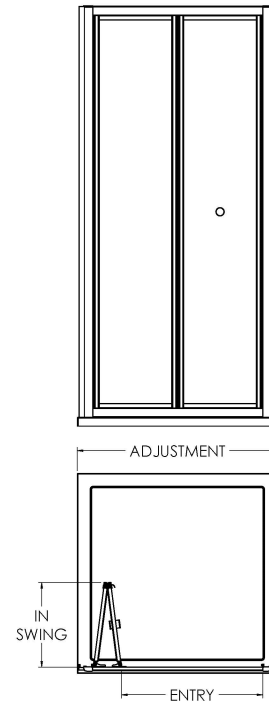

Sales Code: SQBD80

Description: 800X1850mm Bi-Fold Shower Door

SQ Bi-Fold Door Enclosure

Code	Description	Adjustment (mm)	Entry Width (mm)	In Swing (mm)
SQBD70	700 Bi-Fold	650	690	435
SQBD76	760 Bi-fold	710	750	495
SQBD80	800 Bi-Fold	750	790	535
SQBD90	900 Bi-Fold	850	890	635
SQBD10	1000 Bi-Fold	950	990	735
SQBD11	1100 Bi-Fold	1050	1090	835
SQBD12	1200 Bi-Fold	1150	1190	935

Product Dimensions

Height (mm):	1852
Width (mm):	790
Depth (mm):	39
Nett Weight (kg):	24.3

Packaging Dimensions

Height (mm):	1910
Width (mm):	785
Length (mm):	80
Gross Weight (kg):	29.3

Packaging Data

Box Colour:	Brown Cardboard Box - Printed
Box Qty:	1
Label Size:	100 x 50
Label Colour:	Not Applicable
Label Qty:	0

Outer Box Dimensions (If Applicable)

Height (mm):	
Width (mm):	
Depth (mm):	
Length (mm):	
Gross Weight (kg):	
Barcode:	5056211822042

Product Details

Country of Origin:	China
Fitting Instruction:	No
CE & UKCA:	No
Profile Material:	Aluminium
Profile Finish:	Satin Chrome
Adjustments (mm):	750mm - 790mm
Entry Width (mm):	536mm
Swing In Dim (mm):	335mm
Swing Out Dim (mm):	N/A
Radius (mm):	Not Applicable
Glass Thickness (mm):	4
Easy Fit:	Yes
Easy Clean:	No
Handle Style:	Knob Handle
Handle Material:	ABS
Enclosure Design:	Framed
Wheel Type:	Captive And Fixed.
Support Bar Included:	Support Bar Not Included
Extras:	None