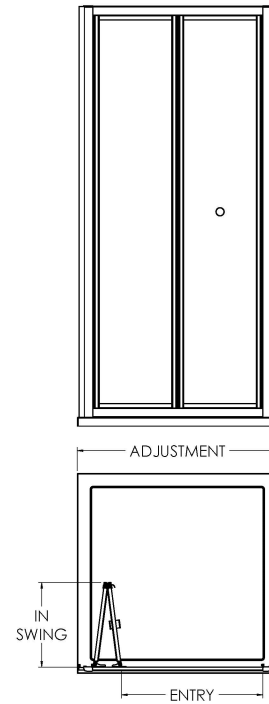

Sales Code: SQBD90

Description: 900X1850mm Bi-Fold Shower Door

SQ Bi-Fold Door Enclosure

Code	Description	Adjustment (mm)	Entry Width (mm)	In Swing (mm)
SQBD70	700 Bi-Fold	650	690	435
SQBD76	760 Bi-fold	710	750	495
SQBD80	800 Bi-Fold	750	790	535
SQBD90	900 Bi-Fold	850	890	635
SQBD10	1000 Bi-Fold	950	990	735
SQBD11	1100 Bi-Fold	1050	1090	835
SQBD12	1200 Bi-Fold	1150	1190	935

Product Dimensions

Height (mm):	1852
Width (mm):	890
Depth (mm):	39
Nett Weight (kg):	26.7

Packaging Dimensions

Height (mm):	1910
Width (mm):	885
Length (mm):	80
Gross Weight (kg):	31.7

Packaging Data

Box Colour:	Brown Cardboard Box - Printed
Box Qty:	1
Label Size:	100 x 50
Label Colour:	Not Applicable
Label Qty:	0

Outer Box Dimensions (If Applicable)

Height (mm):	
Width (mm):	
Depth (mm):	
Length (mm):	
Gross Weight (kg):	
Barcode:	5056211822059

Product Details

Country of Origin:	China
Fitting Instruction:	No
CE & UKCA:	No
Profile Material:	Aluminium
Profile Finish:	Satin Chrome
Adjustments (mm):	850mm - 890mm
Entry Width (mm):	636mm
Swing In Dim (mm):	385mm
Swing Out Dim (mm):	N/A
Radius (mm):	Not Applicable
Glass Thickness (mm):	4
Easy Fit:	Yes
Easy Clean:	No
Handle Style:	Knob Handle
Handle Material:	ABS
Enclosure Design:	Framed
Wheel Type:	Captive And Fixed.
Support Bar Included:	Support Bar Not Included
Extras:	None