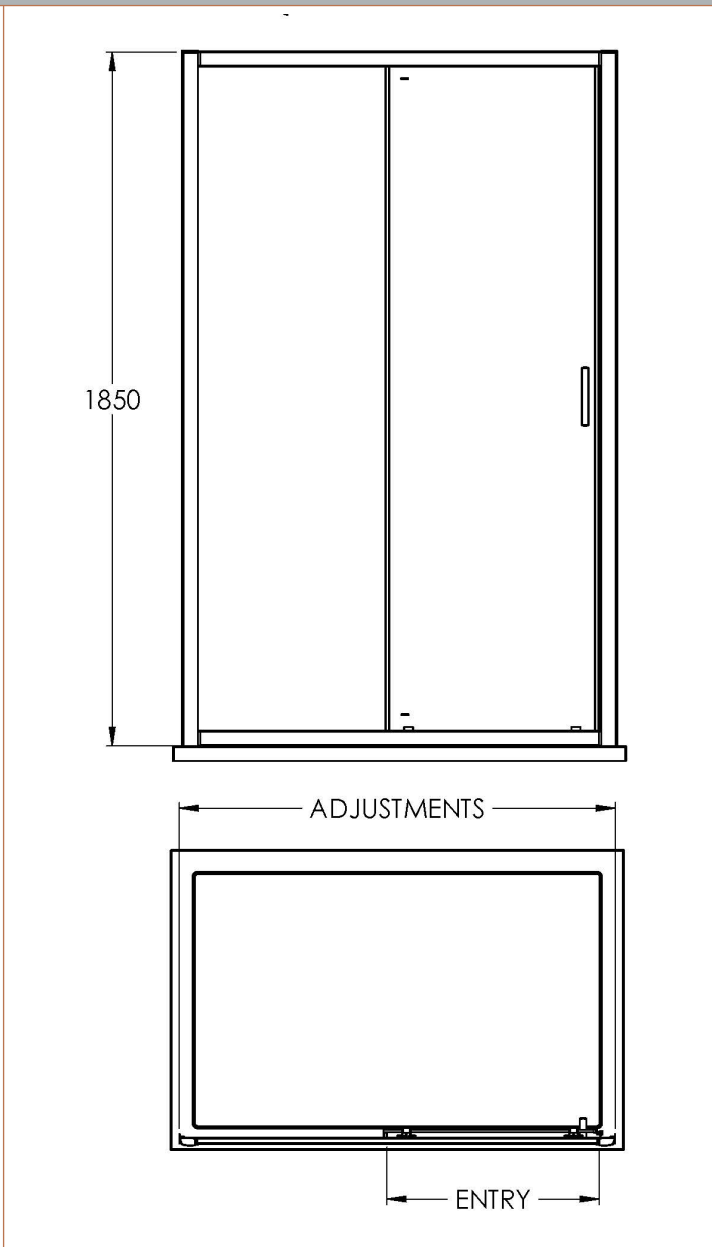

Sales Code: SQSL14

Description: 1400X1850mm Sliding Shower Door

Product Dimensions

| | |
|-------------------|------|
| Height (mm): | 1850 |
| Width (mm): | 1390 |
| Depth (mm): | 44 |
| Nett Weight (kg): | 41.2 |

Packaging Dimensions

| | |
|--------------------|------|
| Height (mm): | 1910 |
| Width (mm): | 850 |
| Length (mm): | 65 |
| Gross Weight (kg): | 46.2 |

Packaging Data

| | |
|---------------|-------------------------------|
| Box Colour: | Brown Cardboard Box - Printed |
| Box Qty: | 1 |
| Label Size: | 100 x 50 |
| Label Colour: | Not Applicable |
| Label Qty: | 0 |

Outer Box Dimensions (If Applicable)

| | |
|--------------------|---------------|
| Height (mm): | |
| Width (mm): | |
| Depth (mm): | |
| Length (mm): | |
| Gross Weight (kg): | |
| Barcode: | 5056211821922 |

Product Details

| | |
|-----------------------|--------------------------|
| Country of Origin: | China |
| Fitting Instruction: | No |
| CE Approval: | No |
| Profile Material: | Aluminium |
| Profile Finish: | Satin Chrome |
| Adjustments (mm): | 1355 - 1395mm |
| Entry Width (mm): | 585mm |
| Swing In Dim (mm): | N/A |
| Swing Out Dim (mm): | N/A |
| Radius (mm): | Not Applicable |
| Glass Thickness (mm): | 6 |
| Easy Fit: | Yes |
| Easy Clean: | No |
| Handle Style: | Square T Shape Handle |
| Handle Material: | ABS |
| Enclosure Design: | Framed |
| Wheel Type: | Dual, Quick Release |
| Support Bar Included: | Support Bar Not Included |
| Extras: | None |