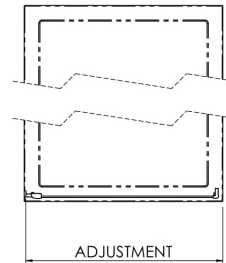

Sales Code: SQSP80

Description: 800X1850mm Side Panel

**SQ Side Panel Enclosure**

Code	Description	Adjustments (mm)	
SQSP70-E6	700 Side Panel	672	690
SQSP76-E6	760 Side Panel	722	740
SQSP80-E6	800 Side Panel	772	790
SQSP90-E6	900 Side Panel	872	890

**Product Dimensions**

Height (mm):	1850
Width (mm):	790
Depth (mm):	31
Nett Weight (kg):	23

**Packaging Dimensions**

Height (mm):	1910
Width (mm):	830
Length (mm):	65
Gross Weight (kg):	28

**Packaging Data**

Box Colour:	Brown Cardboard Box - Printed
Box Qty:	1
Label Size:	100 x 50
Label Colour:	Not Applicable
Label Qty:	0

**Outer Box Dimensions (If Applicable)**

Height (mm):	
Width (mm):	
Depth (mm):	
Length (mm):	
Gross Weight (kg):	
Barcode:	5056211822080

**Product Details**

Country of Origin:	China
Fitting Instruction:	No
CE & UKCA:	No
Profile Material:	Aluminium
Profile Finish:	Satin Chrome
Adjustments (mm):	772mm - 790mm
Entry Width (mm):	N/A
Swing In Dim (mm):	N/A
Swing Out Dim (mm):	N/A
Radius (mm):	Not Applicable
Glass Thickness (mm):	6
Easy Fit:	Yes
Easy Clean:	No
Handle Style:	Not Applicable
Handle Material:	Not Applicable
Enclosure Design:	Semi-Frameless
Wheel Type:	Not Applicable
Support Bar Included:	Support Bar Not Included
Extras:	None