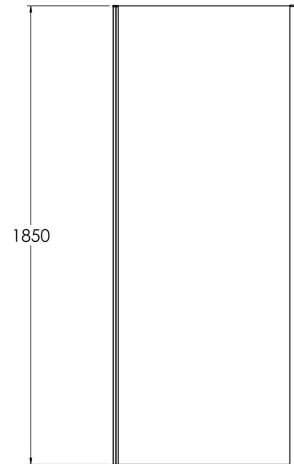

Sales Code: SQSP80

Description: 800X1850mm Side Panel

**SQ Side Panel Enclosure**

Code	Description	Adjustments (mm)	
SQSP70-E6	700 Side Panel	672	690
SQSP76-E6	760 Side Panel	722	740
SQSP80-E6	800 Side Panel	772	790
SQSP90-E6	900 Side Panel	872	890

**Product Dimensions**

Height (mm):	1850
Width (mm):	790
Depth (mm):	31
Nett Weight (kg):	23

**Packaging Dimensions**

Height (mm):	1910
Width (mm):	830
Length (mm):	65
Gross Weight (kg):	28

**Packaging Data**

Box Colour:	Brown Cardboard Box - Printed
Box Qty:	1
Label Size:	100 x 50
Label Colour:	Not Applicable
Label Qty:	0

**Outer Box Dimensions (If Applicable)**

Height (mm):	
Width (mm):	
Depth (mm):	
Length (mm):	
Gross Weight (kg):	
Barcode:	5056211822080

**Product Details**

Country of Origin:	China
Fitting Instruction:	No
CE & UKCA:	No
Profile Material:	Aluminium
Profile Finish:	Satin Chrome
Adjustments (mm):	772mm - 790mm
Entry Width (mm):	N/A
Swing In Dim (mm):	N/A
Swing Out Dim (mm):	N/A
Radius (mm):	Not Applicable
Glass Thickness (mm):	6
Easy Fit:	Yes
Easy Clean:	No
Handle Style:	Not Applicable
Handle Material:	Not Applicable
Enclosure Design:	Semi-Frameless
Wheel Type:	Not Applicable
Support Bar Included:	Support Bar Not Included
Extras:	None