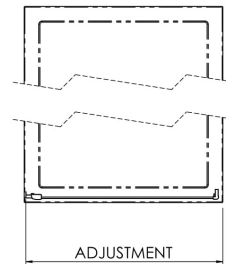

Sales Code: SQSP90

Description: 900X1850mm Side Panel

SQ Side Panel Enclosure

| Code | Description | Adjustments (mm) | |
|-----------|----------------|------------------|-----|
| SQSP70-E6 | 700 Side Panel | 672 | 690 |
| SQSP76-E6 | 760 Side Panel | 722 | 740 |
| SQSP80-E6 | 800 Side Panel | 772 | 790 |
| SQSP90-E6 | 900 Side Panel | 872 | 890 |

Product Dimensions

| | |
|-------------------|------|
| Height (mm): | 1850 |
| Width (mm): | 890 |
| Depth (mm): | 31 |
| Nett Weight (kg): | 25.8 |

Packaging Dimensions

| | |
|--------------------|------|
| Height (mm): | 1910 |
| Width (mm): | 930 |
| Length (mm): | 65 |
| Gross Weight (kg): | 30.8 |

Outer Box Dimensions (If Applicable)

| | |
|--------------------|---------------|
| Height (mm): | |
| Width (mm): | |
| Depth (mm): | |
| Length (mm): | |
| Gross Weight (kg): | |
| Barcode: | 5056211822097 |

Product Details

| | |
|-----------------------|--------------------------|
| Country of Origin: | China |
| Fitting Instruction: | No |
| CE & UKCA: | No |
| Profile Material: | Aluminium |
| Profile Finish: | Satin Chrome |
| Adjustments (mm): | 872mm - 890mm |
| Entry Width (mm): | N/A |
| Swing In Dim (mm): | N/A |
| Swing Out Dim (mm): | N/A |
| Radius (mm): | Not Applicable |
| Glass Thickness (mm): | 6 |
| Easy Fit: | Yes |
| Easy Clean: | No |
| Handle Style: | Not Applicable |
| Handle Material: | Not Applicable |
| Enclosure Design: | Semi-Frameless |
| Wheel Type: | Not Applicable |
| Support Bar Included: | Support Bar Not Included |
| Extras: | None |