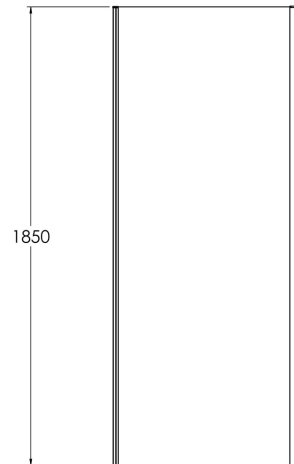

Sales Code: SQSP90

Description: 900X1850mm Side Panel

SQ Side Panel Enclosure

| Code | Description | Adjustments (mm) | |
|-----------|----------------|------------------|-----|
| SQSP70-E6 | 700 Side Panel | 672 | 690 |
| SQSP76-E6 | 760 Side Panel | 722 | 740 |
| SQSP80-E6 | 800 Side Panel | 772 | 790 |
| SQSP90-E6 | 900 Side Panel | 872 | 890 |

Product Dimensions

| | |
|-------------------|------|
| Height (mm): | 1850 |
| Width (mm): | 890 |
| Depth (mm): | 31 |
| Nett Weight (kg): | 25.8 |

Packaging Dimensions

| | |
|--------------------|------|
| Height (mm): | 1910 |
| Width (mm): | 930 |
| Length (mm): | 65 |
| Gross Weight (kg): | 30.8 |

Packaging Data

| | |
|---------------|-------------------------------|
| Box Colour: | Brown Cardboard Box - Printed |
| Box Qty: | 1 |
| Label Size: | 100 x 50 |
| Label Colour: | Not Applicable |
| Label Qty: | 0 |

Outer Box Dimensions (If Applicable)

| | |
|--------------------|---------------|
| Height (mm): | |
| Width (mm): | |
| Depth (mm): | |
| Length (mm): | |
| Gross Weight (kg): | |
| Barcode: | 5056211822097 |