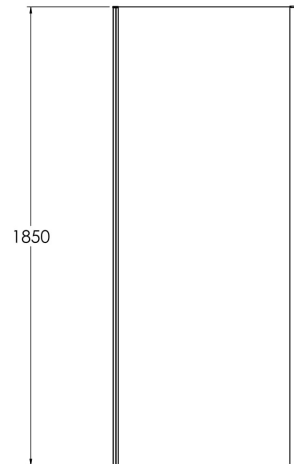

Sales Code: SQSP80BP

Description: 800X1850mm Side Panel

SQ Side Panel Enclosure

Code	Description	Adjustments (mm)	
SQSP70-E6	700 Side Panel	672	690
SQSP76-E6	760 Side Panel	722	740
SQSP80-E6	800 Side Panel	772	790
SQSP90-E6	900 Side Panel	872	890

Product Dimensions

Height (mm):	1850
Width (mm):	790
Depth (mm):	31
Nett Weight (kg):	22.2

Packaging Dimensions

Height (mm):	1912
Width (mm):	790
Length (mm):	50
Gross Weight (kg):	22.7

Packaging Data

Box Colour:	Brown Cardboard Box - Printed
Box Qty:	1
Label Size:	100 x 50
Label Colour:	Not Applicable
Label Qty:	0

Outer Box Dimensions (If Applicable)

Height (mm):	
Width (mm):	
Depth (mm):	
Length (mm):	
Gross Weight (kg):	
Barcode:	5056211892335

Product Details

Country of Origin:	China
Fitting Instruction:	No
CE & UKCA:	No
Profile Material:	Aluminium
Profile Finish:	Matt Black
Adjustments (mm):	772 - 790mm
Entry Width (mm):	N/A
Swing In Dim (mm):	N/A
Swing Out Dim (mm):	N/A
Radius (mm):	Not Applicable
Glass Thickness (mm):	6
Easy Fit:	Yes
Easy Clean:	No
Handle Style:	Not Applicable
Handle Material:	Not Applicable
Enclosure Design:	Semi-Frameless
Wheel Type:	Not Applicable
Support Bar Included:	Support Bar Not Included
Extras:	None