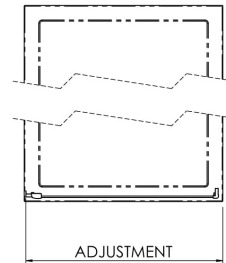

Sales Code: SQSP80BP

Description: 800X1850mm Side Panel

SQ Side Panel Enclosure

Code	Description	Adjustments (mm)	
SQSP70-E6	700 Side Panel	672	690
SQSP76-E6	760 Side Panel	722	740
SQSP80-E6	800 Side Panel	772	790
SQSP90-E6	900 Side Panel	872	890

Product Dimensions

Height (mm):	1850
Width (mm):	790
Depth (mm):	31
Nett Weight (kg):	22.2

Packaging Dimensions

Height (mm):	1912
Width (mm):	790
Length (mm):	50
Gross Weight (kg):	22.7

Packaging Data

Box Colour:	Brown Cardboard Box - Printed
Box Qty:	1
Label Size:	100 x 50
Label Colour:	Not Applicable
Label Qty:	0

Outer Box Dimensions (If Applicable)

Height (mm):	
Width (mm):	
Depth (mm):	
Length (mm):	
Gross Weight (kg):	
Barcode:	5056211892335

Product Details

Country of Origin:	China
Fitting Instruction:	No
CE & UKCA:	No
Profile Material:	Aluminium
Profile Finish:	Matt Black
Adjustments (mm):	772 - 790mm
Entry Width (mm):	N/A
Swing In Dim (mm):	N/A
Swing Out Dim (mm):	N/A
Radius (mm):	Not Applicable
Glass Thickness (mm):	6
Easy Fit:	Yes
Easy Clean:	No
Handle Style:	Not Applicable
Handle Material:	Not Applicable
Enclosure Design:	Semi-Frameless
Wheel Type:	Not Applicable
Support Bar Included:	Support Bar Not Included
Extras:	None