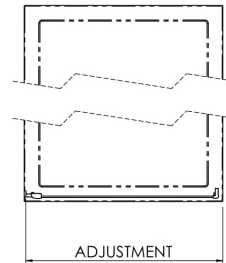

Sales Code: SQSP90BP

Description: 900X1850mm Side Panel

**SQ Side Panel Enclosure**

Code	Description	Adjustments (mm)	
SQSP70-E6	700 Side Panel	672	690
SQSP76-E6	760 Side Panel	722	740
SQSP80-E6	800 Side Panel	772	790
SQSP90-E6	900 Side Panel	872	890

**Product Dimensions**

Height (mm):	1850
Width (mm):	890
Depth (mm):	31
Nett Weight (kg):	25

**Packaging Dimensions**

Height (mm):	1912
Width (mm):	890
Length (mm):	50
Gross Weight (kg):	25.5

**Packaging Data**

Box Colour:	Brown Cardboard Box - Printed
Box Qty:	1
Label Size:	100 x 50
Label Colour:	Not Applicable
Label Qty:	0

**Outer Box Dimensions (If Applicable)**

Height (mm):	
Width (mm):	
Depth (mm):	
Length (mm):	
Gross Weight (kg):	
Barcode:	5056211892342

**Product Details**

Country of Origin:	China
Fitting Instruction:	No
CE & UKCA:	No
Profile Material:	Aluminium
Profile Finish:	Matt Black
Adjustments (mm):	872 - 890mm
Entry Width (mm):	N/A
Swing In Dim (mm):	N/A
Swing Out Dim (mm):	N/A
Radius (mm):	Not Applicable
Glass Thickness (mm):	6
Easy Fit:	Yes
Easy Clean:	No
Handle Style:	Not Applicable
Handle Material:	Not Applicable
Enclosure Design:	Semi-Frameless
Wheel Type:	Not Applicable
Support Bar Included:	Support Bar Not Included
Extras:	None