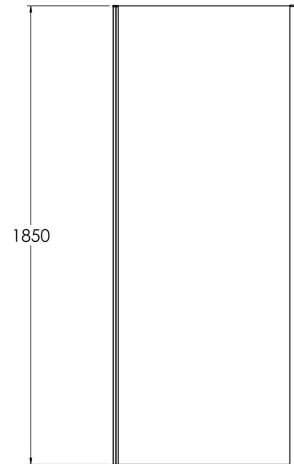

Sales Code: SQSP90BP

Description: 900X1850mm Side Panel

**SQ Side Panel Enclosure**

Code	Description	Adjustments (mm)	
SQSP70-E6	700 Side Panel	672	690
SQSP76-E6	760 Side Panel	722	740
SQSP80-E6	800 Side Panel	772	790
SQSP90-E6	900 Side Panel	872	890

**Product Dimensions**

Height (mm):	1850
Width (mm):	890
Depth (mm):	31
Nett Weight (kg):	25

**Packaging Dimensions**

Height (mm):	1912
Width (mm):	890
Length (mm):	50
Gross Weight (kg):	25.5

**Packaging Data**

Box Colour:	Brown Cardboard Box - Printed
Box Qty:	1
Label Size:	100 x 50
Label Colour:	Not Applicable
Label Qty:	0

**Outer Box Dimensions (If Applicable)**

Height (mm):	
Width (mm):	
Depth (mm):	
Length (mm):	
Gross Weight (kg):	
Barcode:	5056211892342

**Product Details**

Country of Origin:	China
Fitting Instruction:	No
CE & UKCA:	No
Profile Material:	Aluminium
Profile Finish:	Matt Black
Adjustments (mm):	872 - 890mm
Entry Width (mm):	N/A
Swing In Dim (mm):	N/A
Swing Out Dim (mm):	N/A
Radius (mm):	Not Applicable
Glass Thickness (mm):	6
Easy Fit:	Yes
Easy Clean:	No
Handle Style:	Not Applicable
Handle Material:	Not Applicable
Enclosure Design:	Semi-Frameless
Wheel Type:	Not Applicable
Support Bar Included:	Support Bar Not Included
Extras:	None