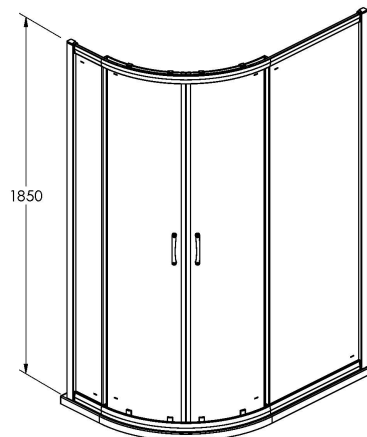

Sales Code: ERQ108

Description: 1000 X 800mm Offset Quad Enclosure

Ella Offset Quadrant Enclosure

Code	Description	Adjustment (mm)		Entry Width (mm)
ERQ769-E5/E6	760 x 900 Offset Quadrant	725-745	865-885	420
ERQ108-E5/E6	1000 x 800 Offset Quadrant	965-985	765-785	460
ERQ128-E5/E6	1200 x 800 Offset Quadrant	1165 - 1185	765 - 785	460
ERQ129-E5/E6	1200 x 900 Offset Quadrant	1165 - 1185	865 - 885	530

Product Dimensions

Height (mm):	1850
Width (mm):	985
Depth (mm):	785
Nett Weight (kg):	35.2

Packaging Dimensions

Height (mm):	110
Width (mm):	455
Length (mm):	1910
Gross Weight (kg):	35.2

Packaging Data

Box Colour:	Brown Cardboard Box - Printed
Box Qty:	1
Label Size:	100 x 50
Label Colour:	Not Applicable
Label Qty:	0

Outer Box Dimensions (If Applicable)

Height (mm):	
Width (mm):	
Depth (mm):	
Length (mm):	
Gross Weight (kg):	
Barcode:	5055275819678

Product Details

Country of Origin:	China
Fitting Instruction:	No
CE & UKCA:	Yes
Profile Material:	Aluminium
Profile Finish:	Satin Chrome
Adjustments (mm):	965mm - 985mm / 765mm - 785mm
Entry Width (mm):	460 mm
Swing In Dim (mm):	N/A
Swing Out Dim (mm):	N/A
Radius (mm):	538 mm
Glass Thickness (mm):	5
Easy Fit:	Yes
Easy Clean:	No
Handle Style:	D Shape Handle
Handle Material:	Plastic
Enclosure Design:	Framed
Wheel Type:	Plastic, Dual, Quick Release
Support Bar Included:	Support Bar Not Included
Extras:	None