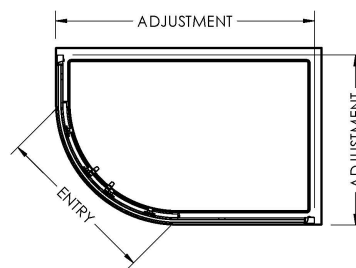

Sales Code: ERQ108

Description: 1000 X 800mm Offset Quad Enclosure

Ella Offset Quadrant Enclosure

Code	Description	Adjustment (mm)		Entry Width (mm)
ERQ769-E5/E6	760 x 900 Offset Quadrant	725-745	865-885	420
ERQ108-E5/E6	1000 x 800 Offset Quadrant	965-985	765-785	460
ERQ128-E5/E6	1200 x 800 Offset Quadrant	1165 - 1185	765 - 785	460
ERQ129-E5/E6	1200 x 900 Offset Quadrant	1165 - 1185	865 - 885	530

Product Dimensions

Height (mm):	1850
Width (mm):	985
Depth (mm):	785
Nett Weight (kg):	35.2

Packaging Dimensions

Height (mm):	110
Width (mm):	455
Length (mm):	1910
Gross Weight (kg):	35.2

Packaging Data

Box Colour:	Brown Cardboard Box - Printed
Box Qty:	1
Label Size:	100 x 50
Label Colour:	Not Applicable
Label Qty:	0

Outer Box Dimensions (If Applicable)

Height (mm):	
Width (mm):	
Depth (mm):	
Length (mm):	
Gross Weight (kg):	
Barcode:	5055275819678

Product Details

Country of Origin:	China
Fitting Instruction:	No
CE & UKCA:	Yes
Profile Material:	Aluminium
Profile Finish:	Satin Chrome
Adjustments (mm):	965mm - 985mm / 765mm - 785mm
Entry Width (mm):	460 mm
Swing In Dim (mm):	N/A
Swing Out Dim (mm):	N/A
Radius (mm):	538 mm
Glass Thickness (mm):	5
Easy Fit:	Yes
Easy Clean:	No
Handle Style:	D Shape Handle
Handle Material:	Plastic
Enclosure Design:	Framed
Wheel Type:	Plastic, Dual, Quick Release
Support Bar Included:	Support Bar Not Included
Extras:	None