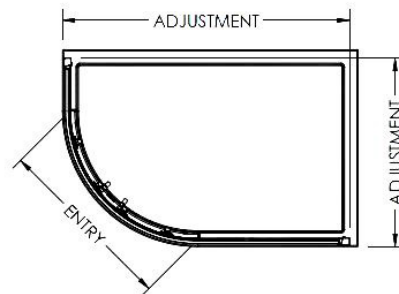

Sales Code: ERQ128

Description: Ella 1200X800 Off/Set Enclosure 1850

Ella Offset Quadrant Enclosure

**Product Dimensions**

Height (mm):	1850
Width (mm):	1185
Depth (mm):	785
Nett Weight (kg):	39.8

**Packaging Dimensions**

Height (mm):	1910
Width (mm):	630
Length (mm):	110
Gross Weight (kg):	39.8

**Packaging Data**

Box Colour:	Brown Cardboard Box - Printed
Box Qty:	1
Label Size:	100 x 50
Label Colour:	Not Applicable
Label Qty:	0

**Outer Box Dimensions (If Applicable)**

Height (mm):	
Width (mm):	
Depth (mm):	
Length (mm):	
Gross Weight (kg):	
Barcode:	5055369078615

**Product Details**

Country of Origin:	China
Fitting Instruction:	No
CE & UKCA:	Yes
Profile Material:	Aluminium
Profile Finish:	Satin Chrome
Adjustments (mm):	1165mm - 1185mm / 765mm - 785M
Entry Width (mm):	460mm
Swing In Dim (mm):	N/A
Swing Out Dim (mm):	N/A
Radius (mm):	538 mm
Glass Thickness (mm):	5
Easy Fit:	Yes
Easy Clean:	No
Handle Style:	D Shape Handle
Handle Material:	Plastic
Enclosure Design:	Framed
Wheel Type:	Plastic, Dual, Quick Release
Support Bar Included:	Support Bar Not Included
Extras:	None