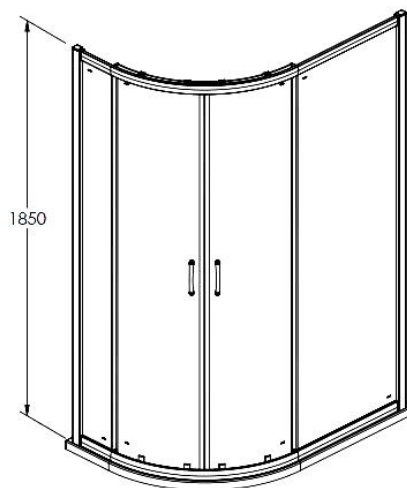

Sales Code: ERQ128

Description: Ella 1200X800 Off/Set Enclosure 1850

Ella Offset Quadrant Enclosure

**Product Dimensions**

Height (mm):	1850
Width (mm):	1185
Depth (mm):	785
Nett Weight (kg):	39.8

**Packaging Dimensions**

Height (mm):	1910
Width (mm):	630
Length (mm):	110
Gross Weight (kg):	39.8

**Packaging Data**

Box Colour:	Brown Cardboard Box - Printed
Box Qty:	1
Label Size:	100 x 50
Label Colour:	Not Applicable
Label Qty:	0

**Outer Box Dimensions (If Applicable)**

Height (mm):	
Width (mm):	
Depth (mm):	
Length (mm):	
Gross Weight (kg):	
Barcode:	5055369078615

**Product Details**

Country of Origin:	China
Fitting Instruction:	No
CE & UKCA:	Yes
Profile Material:	Aluminium
Profile Finish:	Satin Chrome
Adjustments (mm):	1165mm - 1185mm / 765mm - 785M
Entry Width (mm):	460mm
Swing In Dim (mm):	N/A
Swing Out Dim (mm):	N/A
Radius (mm):	538 mm
Glass Thickness (mm):	5
Easy Fit:	Yes
Easy Clean:	No
Handle Style:	D Shape Handle
Handle Material:	Plastic
Enclosure Design:	Framed
Wheel Type:	Plastic, Dual, Quick Release
Support Bar Included:	Support Bar Not Included
Extras:	None