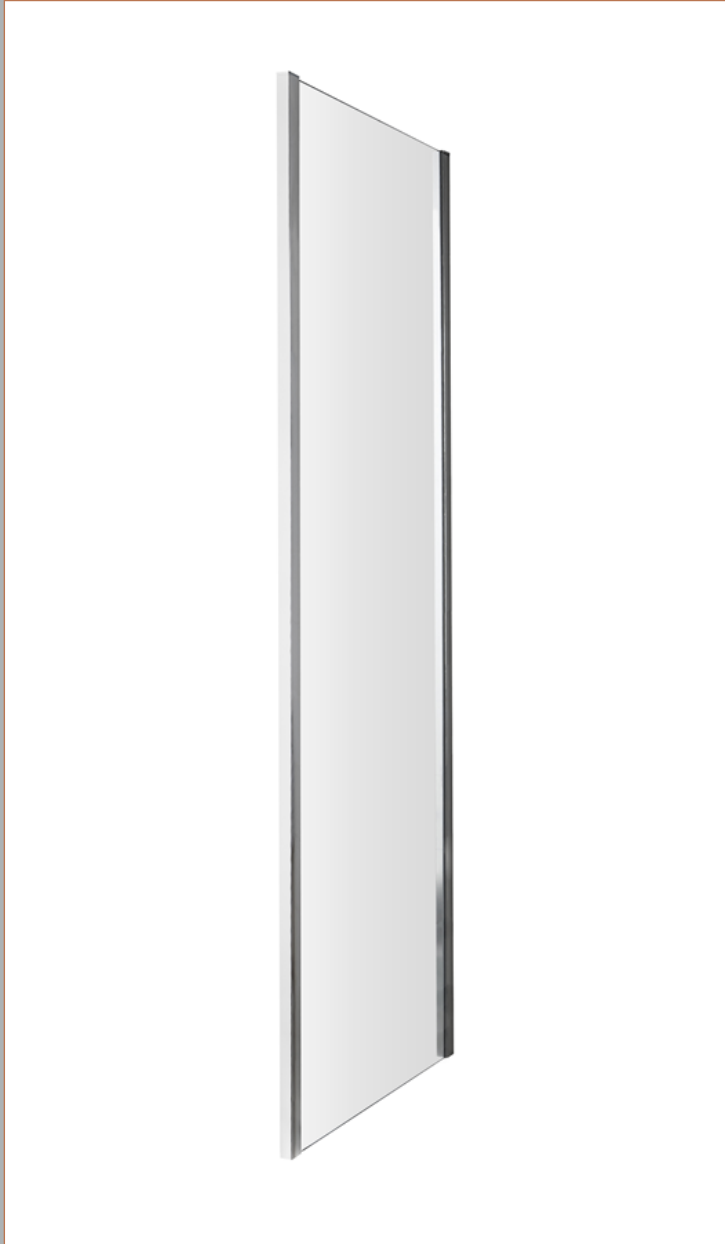

Sales Code: ERSP80

Description: Ella 800mm Side Panel (1850mm)

| Product Dimensions | |
|--------------------------------------|-------------------------------|
| Height (mm): | 1850 |
| Width (mm): | 785 |
| Depth (mm): | 25 |
| Nett Weight (kg): | 19.7 |
| Packaging Dimensions | |
| Height (mm): | 1910 |
| Width (mm): | 800 |
| Length (mm): | 60 |
| Gross Weight (kg): | 19.7 |
| Packaging Data | |
| Box Colour: | Brown Cardboard Box - Printed |
| Box Qty: | 1 |
| Label Size: | 100 x 50 |
| Label Colour: | Not Applicable |
| Label Qty: | 0 |
| Outer Box Dimensions (If Applicable) | |
| Height (mm): | |
| Width (mm): | |
| Depth (mm): | |
| Length (mm): | |
| Gross Weight (kg): | |
| Barcode: | 5055369078783 |
| Product Details | |
| Country of Origin: | China |
| Fitting Instruction: | No |
| CE & UKCA: | Yes |
| Profile Material: | Aluminium |
| Profile Finish: | Satin Chrome |
| Adjustments (mm): | 760mm -785mm |
| Entry Width (mm): | N/A |
| Swing In Dim (mm): | N/A |
| Swing Out Dim (mm): | N/A |
| Radius (mm): | Not Applicable |
| Glass Thickness (mm): | 5 |
| Easy Fit: | No |
| Easy Clean: | No |
| Handle Style: | Not Applicable |
| Handle Material: | Not Applicable |
| Enclosure Design: | Semi-Frameless |
| Wheel Type: | Not Applicable |
| Support Bar Included: | Support Bar Not Included |
| Extras: | None |