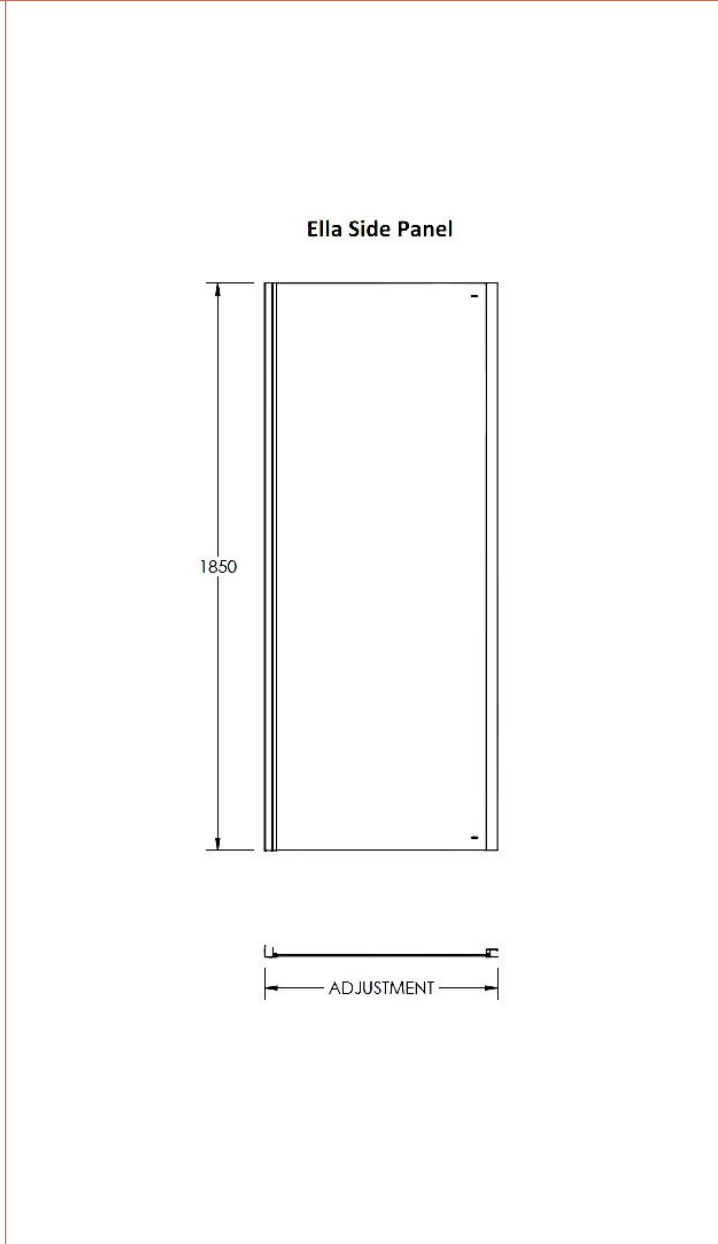

Sales Code: ERSP80

Description: Ella 800mm Side Panel (1850mm)

| Product Dimensions | |
|--------------------------------------|-------------------------------|
| Height (mm): | 1850 |
| Width (mm): | 785 |
| Depth (mm): | 25 |
| Nett Weight (kg): | 19.7 |
| Packaging Dimensions | |
| Height (mm): | 1910 |
| Width (mm): | 800 |
| Length (mm): | 60 |
| Gross Weight (kg): | 19.7 |
| Packaging Data | |
| Box Colour: | Brown Cardboard Box - Printed |
| Box Qty: | 1 |
| Label Size: | 100 x 50 |
| Label Colour: | Not Applicable |
| Label Qty: | 0 |
| Outer Box Dimensions (If Applicable) | |
| Height (mm): | |
| Width (mm): | |
| Depth (mm): | |
| Length (mm): | |
| Gross Weight (kg): | |
| Barcode: | 5055369078783 |
| Product Details | |
| Country of Origin: | China |
| Fitting Instruction: | No |
| CE & UKCA: | Yes |
| Profile Material: | Aluminium |
| Profile Finish: | Satin Chrome |
| Adjustments (mm): | 760mm -785mm |
| Entry Width (mm): | N/A |
| Swing In Dim (mm): | N/A |
| Swing Out Dim (mm): | N/A |
| Radius (mm): | Not Applicable |
| Glass Thickness (mm): | 5 |
| Easy Fit: | No |
| Easy Clean: | No |
| Handle Style: | Not Applicable |
| Handle Material: | Not Applicable |
| Enclosure Design: | Semi-Frameless |
| Wheel Type: | Not Applicable |
| Support Bar Included: | Support Bar Not Included |
| Extras: | None |