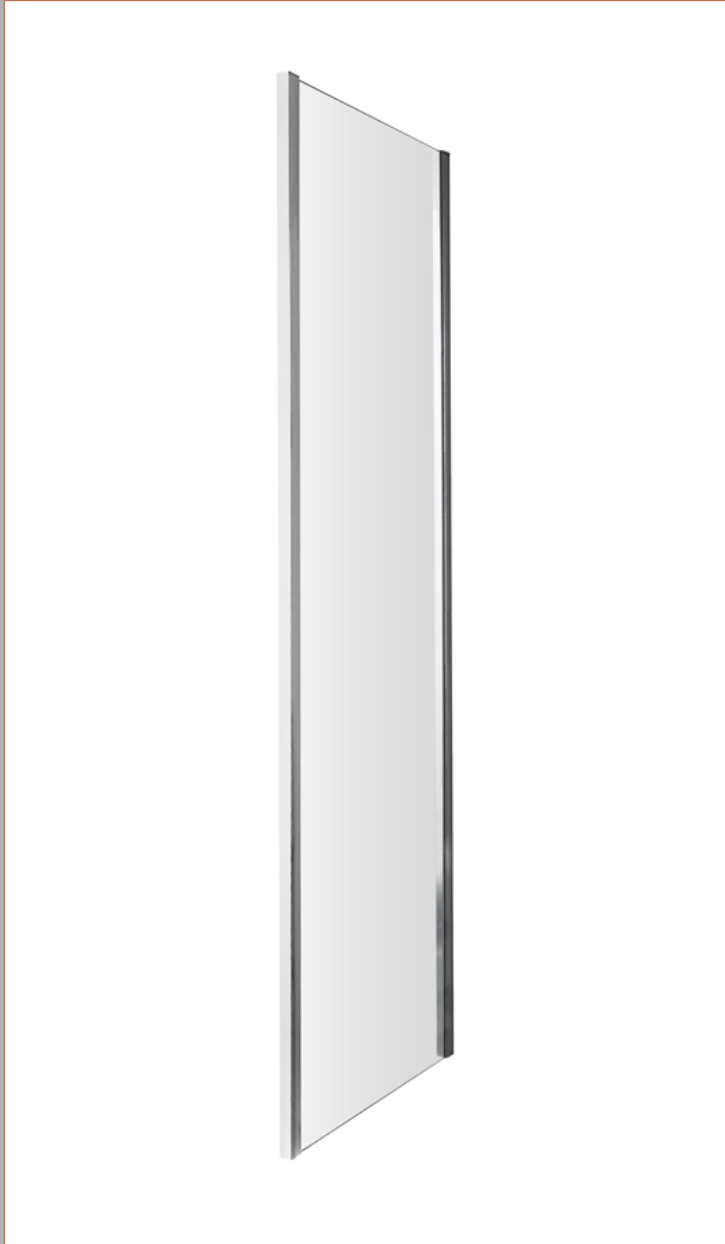

Sales Code: ERSPT0

Description: Ella 700mm Side Panel (1850mm)

Ella Side Panel

Product Dimensions

Height (mm):	1850
Width (mm):	690
Depth (mm):	25
Nett Weight (kg):	17.4

Packaging Dimensions

Height (mm):	1910
Width (mm):	700
Length (mm):	60
Gross Weight (kg):	17.4

Packaging Data

Box Colour:	Brown Cardboard Box - Printed
Box Qty:	1
Label Size:	140 x 40
Label Colour:	Not Applicable
Label Qty:	0

Outer Box Dimensions (If Applicable)

Height (mm):	
Width (mm):	
Depth (mm):	
Length (mm):	
Gross Weight (kg):	
Barcode:	5055369078769

Product Details

Country of Origin:	China
Fitting Instruction:	No
CE & UKCA:	Yes
Profile Material:	Aluminium
Profile Finish:	Satin Chrome
Adjustments (mm):	660mm-685mm
Entry Width (mm):	N/A
Swing In Dim (mm):	N/A
Swing Out Dim (mm):	N/A
Radius (mm):	Not Applicable
Glass Thickness (mm):	5
Easy Fit:	No
Easy Clean:	No
Handle Style:	Not Applicable
Handle Material:	Not Applicable
Enclosure Design:	Semi-Frameless
Wheel Type:	Not Applicable
Support Bar Included:	Support Bar Not Included
Extras:	None