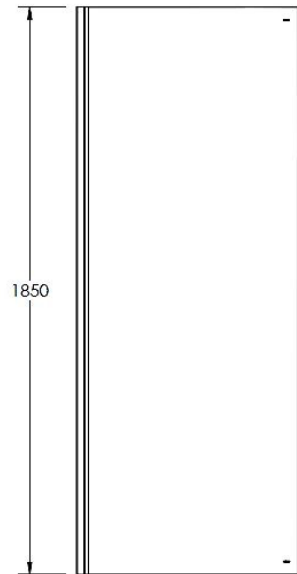

Sales Code: ERSPT0

Description: Ella 700mm Side Panel (1850mm)

Ella Side Panel

Product Dimensions

Height (mm):	1850
Width (mm):	690
Depth (mm):	25
Nett Weight (kg):	17.4

Packaging Dimensions

Height (mm):	1910
Width (mm):	700
Length (mm):	60
Gross Weight (kg):	17.4

Packaging Data

Box Colour:	Brown Cardboard Box - Printed
Box Qty:	1
Label Size:	140 x 40
Label Colour:	Not Applicable
Label Qty:	0

Outer Box Dimensions (If Applicable)

Height (mm):	
Width (mm):	
Depth (mm):	
Length (mm):	
Gross Weight (kg):	
Barcode:	5055369078769

Product Details

Country of Origin:	China
Fitting Instruction:	No
CE & UKCA:	Yes
Profile Material:	Aluminium
Profile Finish:	Satin Chrome
Adjustments (mm):	660mm-685mm
Entry Width (mm):	N/A
Swing In Dim (mm):	N/A
Swing Out Dim (mm):	N/A
Radius (mm):	Not Applicable
Glass Thickness (mm):	5
Easy Fit:	No
Easy Clean:	No
Handle Style:	Not Applicable
Handle Material:	Not Applicable
Enclosure Design:	Semi-Frameless
Wheel Type:	Not Applicable
Support Bar Included:	Support Bar Not Included
Extras:	None