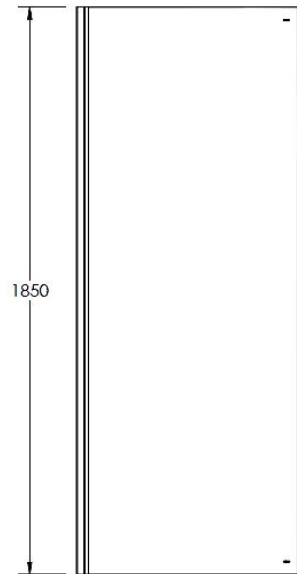

Sales Code: ERSPT6

Description: Ella 760mm Side Panel (1850mm)

Ella Side Panel

Product Dimensions

Height (mm):	1850
Width (mm):	745
Depth (mm):	25
Nett Weight (kg):	18.8

Packaging Dimensions

Height (mm):	1910
Width (mm):	760
Length (mm):	60
Gross Weight (kg):	18.8

Packaging Data

Box Colour:	Brown Cardboard Box - Printed
Box Qty:	1
Label Size:	100 x 50
Label Colour:	Not Applicable
Label Qty:	0

Outer Box Dimensions (If Applicable)

Height (mm):	
Width (mm):	
Depth (mm):	
Length (mm):	
Gross Weight (kg):	
Barcode:	5055369078776

Product Details

Country of Origin:	China
Fitting Instruction:	No
CE & UKCA:	Yes
Profile Material:	Aluminium
Profile Finish:	Satin Chrome
Adjustments (mm):	720mm -745mm
Entry Width (mm):	N/A
Swing In Dim (mm):	N/A
Swing Out Dim (mm):	N/A
Radius (mm):	Not Applicable
Glass Thickness (mm):	5
Easy Fit:	No
Easy Clean:	No
Handle Style:	Not Applicable
Handle Material:	Not Applicable
Enclosure Design:	Semi-Frameless
Wheel Type:	Not Applicable
Support Bar Included:	Support Bar Not Included
Extras:	None