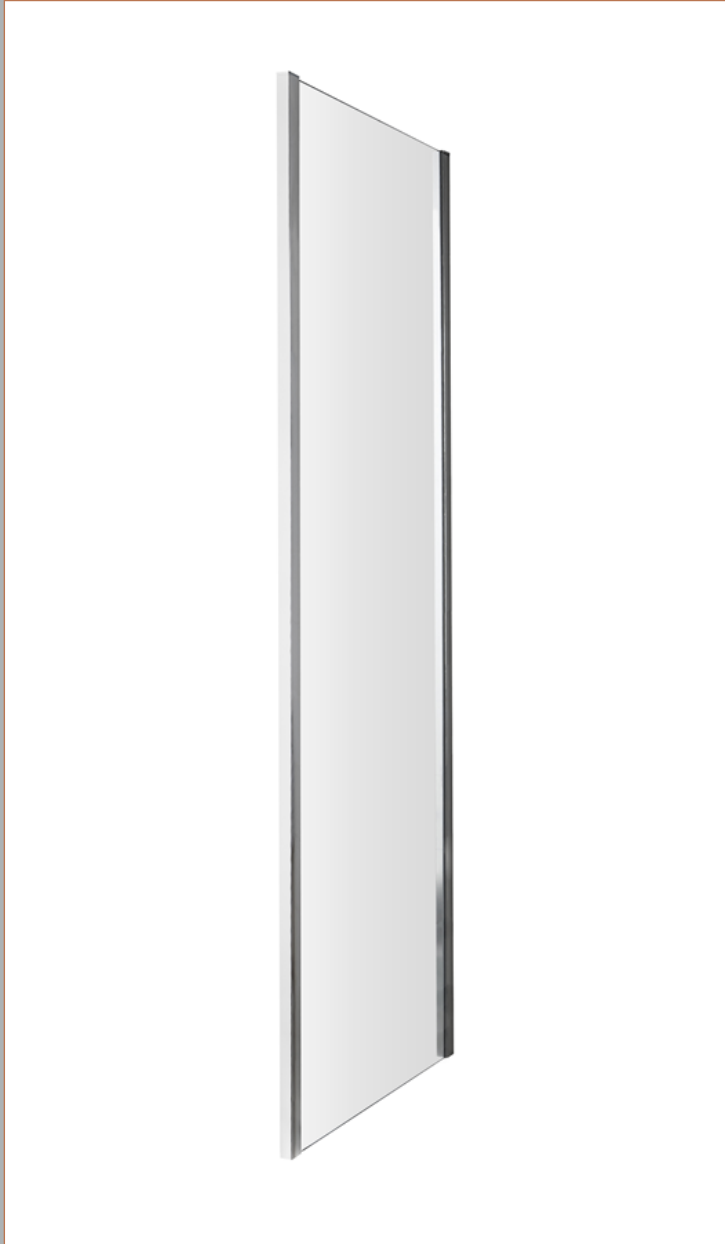

Sales Code: ERSPT6

Description: Ella 760mm Side Panel (1850mm)

Ella Side Panel

Product Dimensions

Height (mm):	1850
Width (mm):	745
Depth (mm):	25
Nett Weight (kg):	18.8

Packaging Dimensions

Height (mm):	1910
Width (mm):	760
Length (mm):	60
Gross Weight (kg):	18.8

Packaging Data

Box Colour:	Brown Cardboard Box - Printed
Box Qty:	1
Label Size:	100 x 50
Label Colour:	Not Applicable
Label Qty:	0

Outer Box Dimensions (If Applicable)

Height (mm):	
Width (mm):	
Depth (mm):	
Length (mm):	
Gross Weight (kg):	
Barcode:	5055369078776

Product Details

Country of Origin:	China
Fitting Instruction:	No
CE & UKCA:	Yes
Profile Material:	Aluminium
Profile Finish:	Satin Chrome
Adjustments (mm):	720mm -745mm
Entry Width (mm):	N/A
Swing In Dim (mm):	N/A
Swing Out Dim (mm):	N/A
Radius (mm):	Not Applicable
Glass Thickness (mm):	5
Easy Fit:	No
Easy Clean:	No
Handle Style:	Not Applicable
Handle Material:	Not Applicable
Enclosure Design:	Semi-Frameless
Wheel Type:	Not Applicable
Support Bar Included:	Support Bar Not Included
Extras:	None