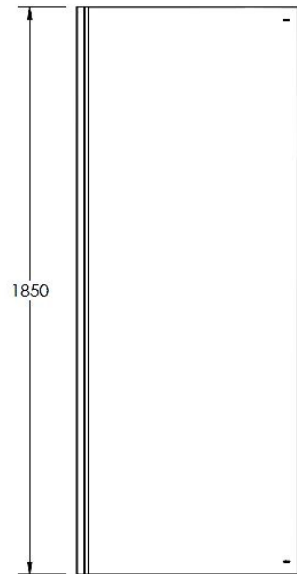

Sales Code: ERSP90

Description: Ella 900mm Side Panel (1850mm)

Ella Side Panel

Product Dimensions

Height (mm):	1850
Width (mm):	885
Depth (mm):	25
Nett Weight (kg):	22

Packaging Dimensions

Height (mm):	1910
Width (mm):	900
Length (mm):	60
Gross Weight (kg):	22

Packaging Data

Box Colour:	Brown Cardboard Box - Printed
Box Qty:	1
Label Size:	100 x 50
Label Colour:	Not Applicable
Label Qty:	0

Outer Box Dimensions (If Applicable)

Height (mm):	
Width (mm):	
Depth (mm):	
Length (mm):	
Gross Weight (kg):	
Barcode:	5055369078790

Product Details

Country of Origin:	China
Fitting Instruction:	No
CE & UKCA:	Yes
Profile Material:	Aluminium
Profile Finish:	Satin Chrome
Adjustments (mm):	860mm -885mm
Entry Width (mm):	N/A
Swing In Dim (mm):	N/A
Swing Out Dim (mm):	N/A
Radius (mm):	Not Applicable
Glass Thickness (mm):	5
Easy Fit:	No
Easy Clean:	No
Handle Style:	Not Applicable
Handle Material:	Not Applicable
Enclosure Design:	Semi-Frameless
Wheel Type:	Not Applicable
Support Bar Included:	Support Bar Not Included
Extras:	None