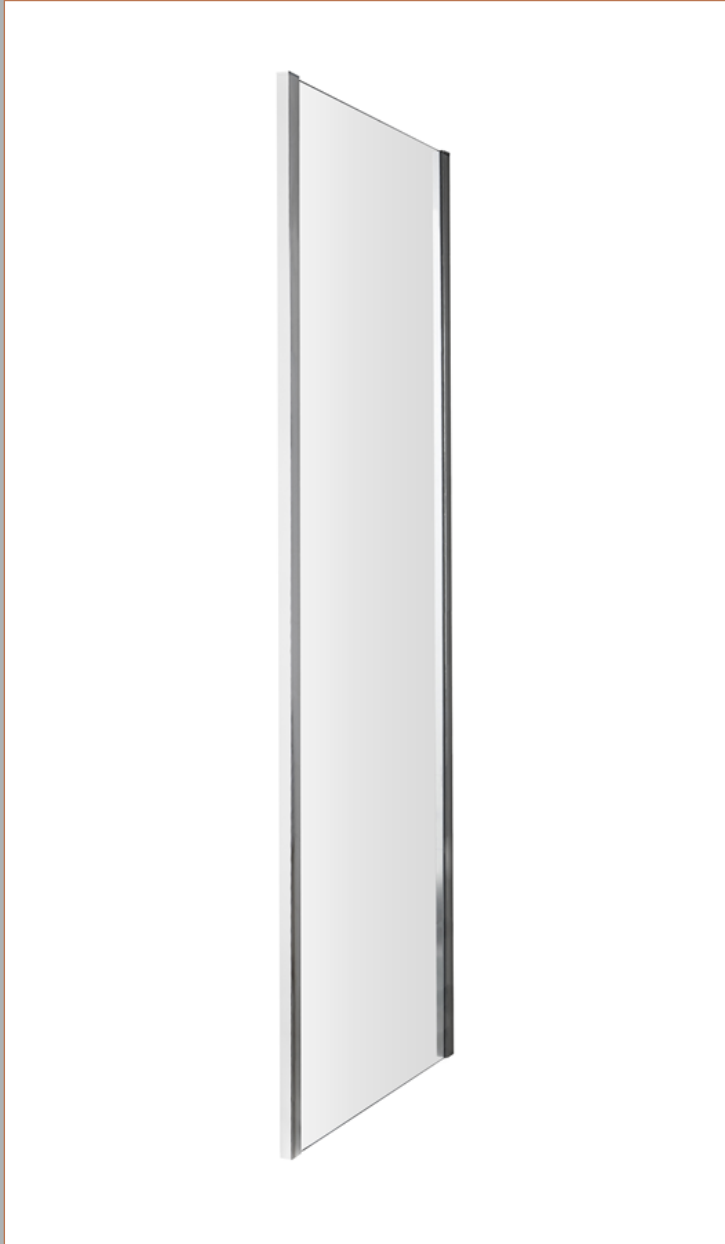

Sales Code: ERSP90

Description: Ella 900mm Side Panel (1850mm)

Ella Side Panel

Product Dimensions

Height (mm):	1850
Width (mm):	885
Depth (mm):	25
Nett Weight (kg):	22

Packaging Dimensions

Height (mm):	1910
Width (mm):	900
Length (mm):	60
Gross Weight (kg):	22

Packaging Data

Box Colour:	Brown Cardboard Box - Printed
Box Qty:	1
Label Size:	100 x 50
Label Colour:	Not Applicable
Label Qty:	0

Outer Box Dimensions (If Applicable)

Height (mm):	
Width (mm):	
Depth (mm):	
Length (mm):	
Gross Weight (kg):	
Barcode:	5055369078790

Product Details

Country of Origin:	China
Fitting Instruction:	No
CE & UKCA:	Yes
Profile Material:	Aluminium
Profile Finish:	Satin Chrome
Adjustments (mm):	860mm -885mm
Entry Width (mm):	N/A
Swing In Dim (mm):	N/A
Swing Out Dim (mm):	N/A
Radius (mm):	Not Applicable
Glass Thickness (mm):	5
Easy Fit:	No
Easy Clean:	No
Handle Style:	Not Applicable
Handle Material:	Not Applicable
Enclosure Design:	Semi-Frameless
Wheel Type:	Not Applicable
Support Bar Included:	Support Bar Not Included
Extras:	None