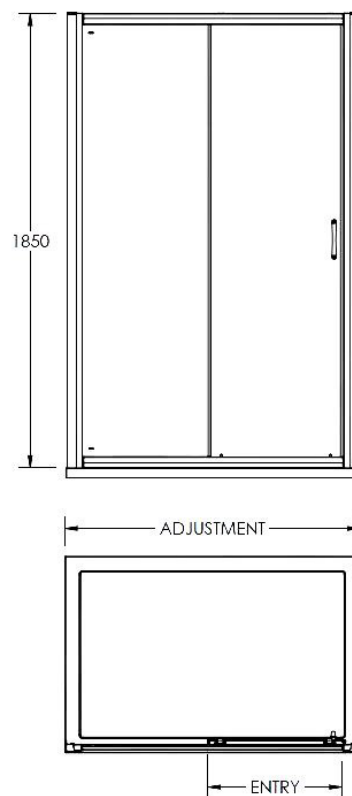

Sales Code: ERS12

Description: Ella 1200mm Sliding Door (1850mm)

Ella Slider Enclosure

Product Dimensions

Height (mm):	1850
Width (mm):	1190
Depth (mm):	42
Nett Weight (kg):	29.8

Packaging Dimensions

Height (mm):	1910
Width (mm):	740
Length (mm):	65
Gross Weight (kg):	29.8

Packaging Data

Box Colour:	Brown Cardboard Box - Printed
Box Qty:	1
Label Size:	100 x 50
Label Colour:	Not Applicable
Label Qty:	0

Outer Box Dimensions (If Applicable)

Height (mm):	
Width (mm):	
Depth (mm):	
Length (mm):	
Gross Weight (kg):	
Barcode:	5055369078684

Product Details

Country of Origin:	China
Fitting Instruction:	No
CE & UKCA:	Yes
Profile Material:	Aluminium
Profile Finish:	Satin Chrome
Adjustments (mm):	1150mm - 1190mm
Entry Width (mm):	480mm
Swing In Dim (mm):	N/A
Swing Out Dim (mm):	N/A
Radius (mm):	Not Applicable
Glass Thickness (mm):	5
Easy Fit:	Yes
Easy Clean:	No
Handle Style:	D Shape Handle
Handle Material:	Plastic
Enclosure Design:	Framed
Wheel Type:	Plastic, Dual, Quik Release
Support Bar Included:	Support Bar Not Included
Extras:	None