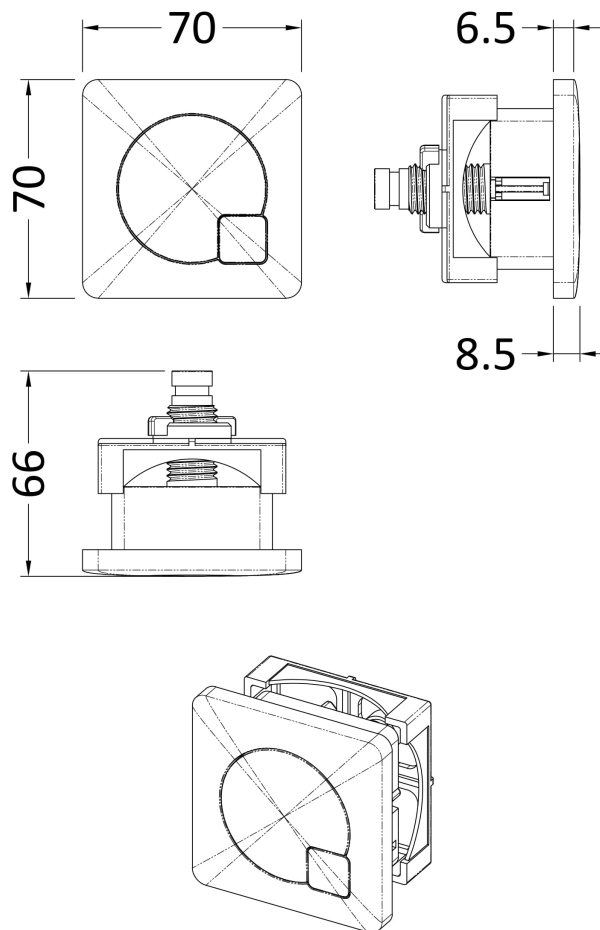

Sales Code: MDPB01

Description: Square Dual Flush Push Button

### Product Dimensions

Length (mm):	
Width (mm):	70
Height (mm):	70
Depth (mm):	99
Nett Weight (kg):	0.2

### Packaging Dimensions

Height (mm):	50
Width (mm):	155
Depth (mm):	80
Gross Weight (kg):	0.2

### Outer Box Dimensions (If Applicable)

Height (mm):	
Width (mm):	
Length (mm):	
Depth (mm):	
Gross Weight (kg):	
Barcode:	5056211893141