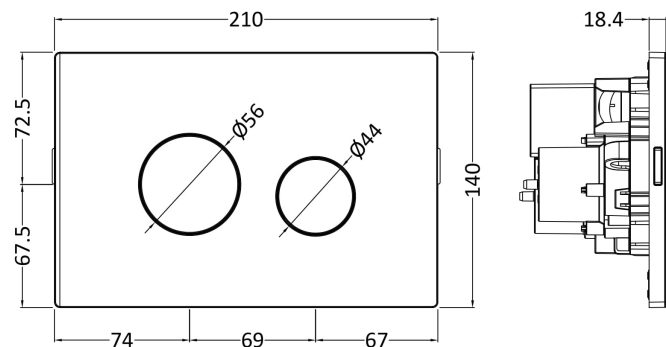

Sales Code: MDPP01R

Description: Round Plate For Pneumatic Dual Flush

Product Dimensions

Length (mm):	
Width (mm):	70
Height (mm):	70
Depth (mm):	99
Nett Weight (kg):	0.2

Packaging Dimensions

Height (mm):	218
Width (mm):	145
Depth (mm):	92
Gross Weight (kg):	0.2

Packaging Data

Box Colour:	White Cardboard Box
Box Qty:	1
Label Size:	100 x 50
Label Colour:	White Label
Label Qty:	1

Outer Box Dimensions (If Applicable)

Height (mm):	
Width (mm):	
Length (mm):	
Depth (mm):	
Gross Weight (kg):	
Barcode:	5056462618906

Product Details

Country of Origin:	China
Fitting Instruction:	No
CE & UKCA:	
Product Material:	ABS
Heating Element Wattage:	Not Applicable
Colour/Finish:	Chrome
Product Diameter:	
Connection Size:	N/A